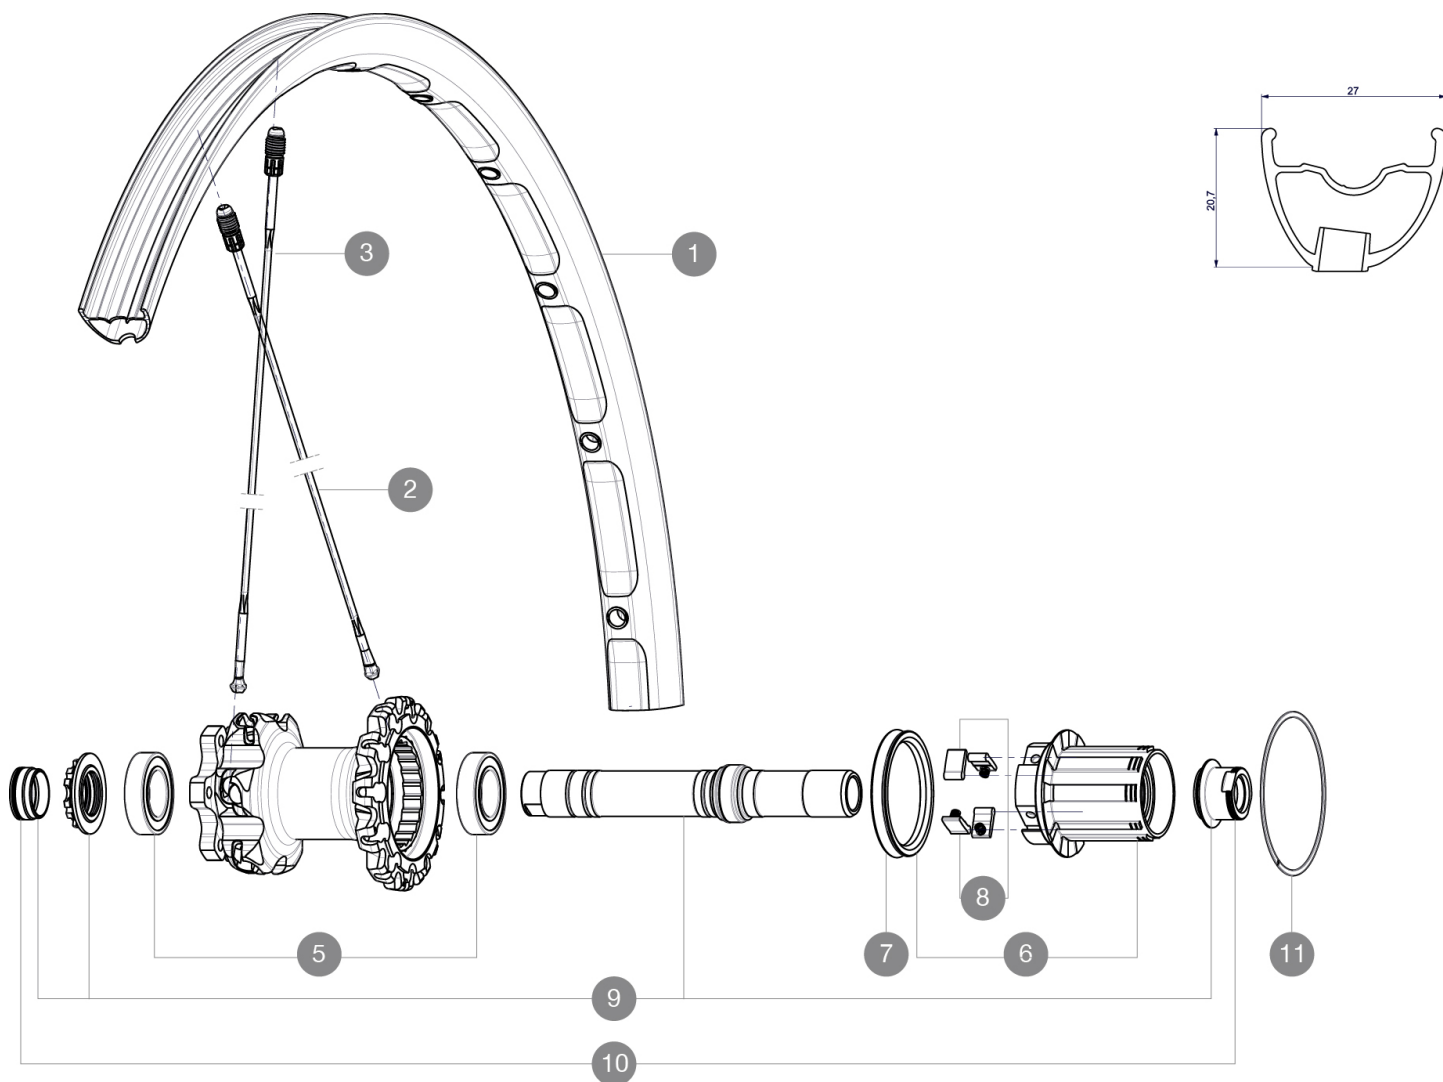

REFERENZEN RÄDER

RIMS

VENTILLOCH Å (MM): 6,5 :

1 V2311013 KIT REAR RIM CROSSMAX XL 2015 26"

SPOKES

2 36647201 10 SPOKES DRIVE SIDE CROSSMAX ENDURO 239mm
3 36646801 12 SPOKES FRONT CROSSMAX ENDURO 261,5mm

HUB SHELLS

5 M40076 HUB BEARINGS 17x30x7 6903 x 2
6 35126001 ITS-4 FREEWHEEL BODY + SEAL 2013 (WITHOUT PAWLS)
7 99610701 ITS4 SEAL
8 99610601 ITS4 PAWLS KIT
9 30870401 REAR AXLE KIT ITS4 135mm D6T/DCL 2012
11 30871801 ELASTIC RING 56mm diam.

ADAPTERS

10 30872201 FORK REST ITS-4 135mm REAR AXLE > 2012

MAVIC *Crossmax XL 26 NT*

Specifications

RADGEWICHTE

Radgewicht