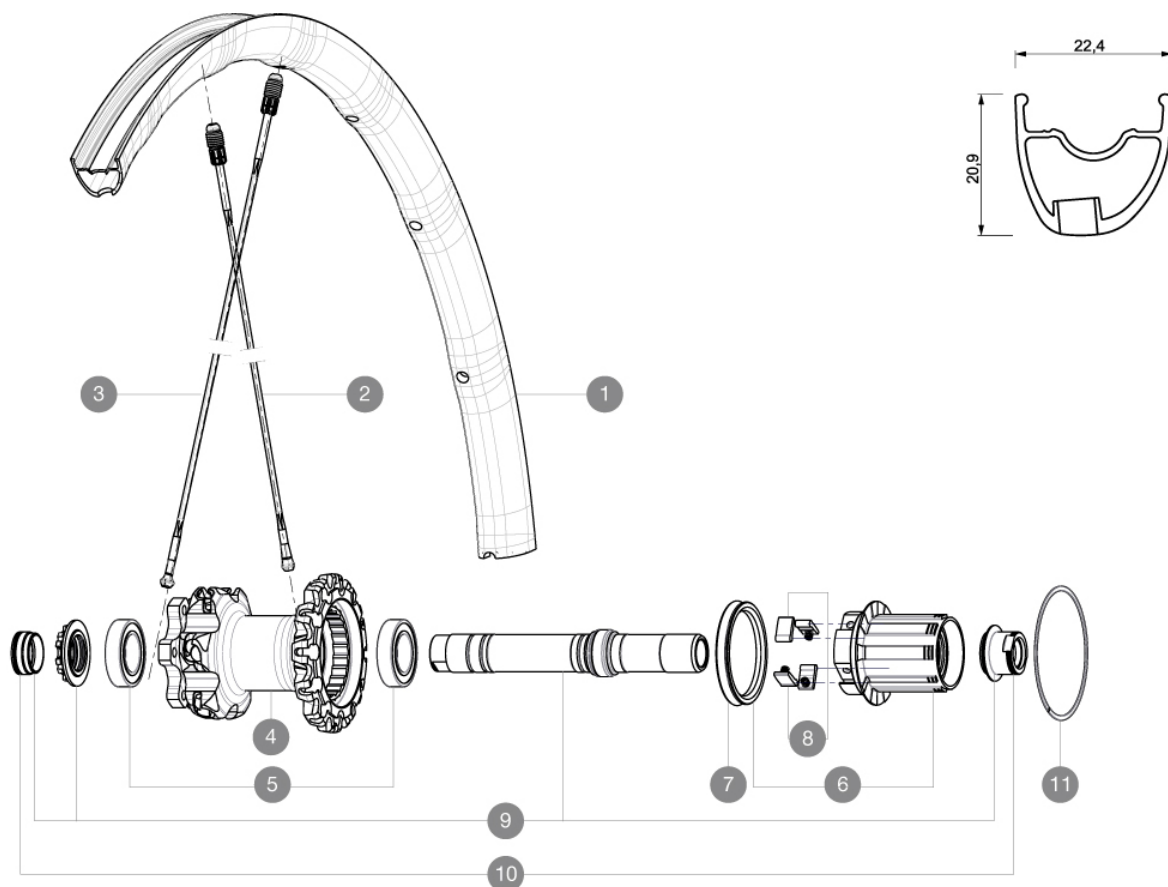

REFERENZEN RÄDER

**RIMS**

VENTILLOCH Å (MM): 6,5 :

1	V2310413	KIT REAR RIM CROSSMAX SL 2015 26"
---	----------	-----------------------------------

**SPOKES**

2	36675101	"10 SPOKES DRIVE SIDE CROSSMAX SLR/ENDURO 650b/27,5" 251,5m
3	36675001	"10 SPOKES OPP DRIVE SIDE CROSSMAX SLR/ENDURO 650b/27,5" 28

**HUB SHELLS**

4	N/A	NABENKÖRPER
5	M40076	HUB BEARINGS 17x30x7 6903 x 2
6	35126001	ITS-4 FREEWHEEL BODY + SEAL 2013 (WITHOUT PAWLS)
7	99610701	ITS4 SEAL
8	99610601	ITS4 PAWLS KIT
9	30870401	REAR AXLE KIT ITS4 135mm D6T/DCL 2012
11	30871801	ELASTIC RING 56mm diam.

**ADAPTERS**

10	30872201	FORK REST ITS-4 135mm REAR AXLE > 2012
----	----------	--

# Crossmax SL 27.5 Supermax

2

2015

REAR