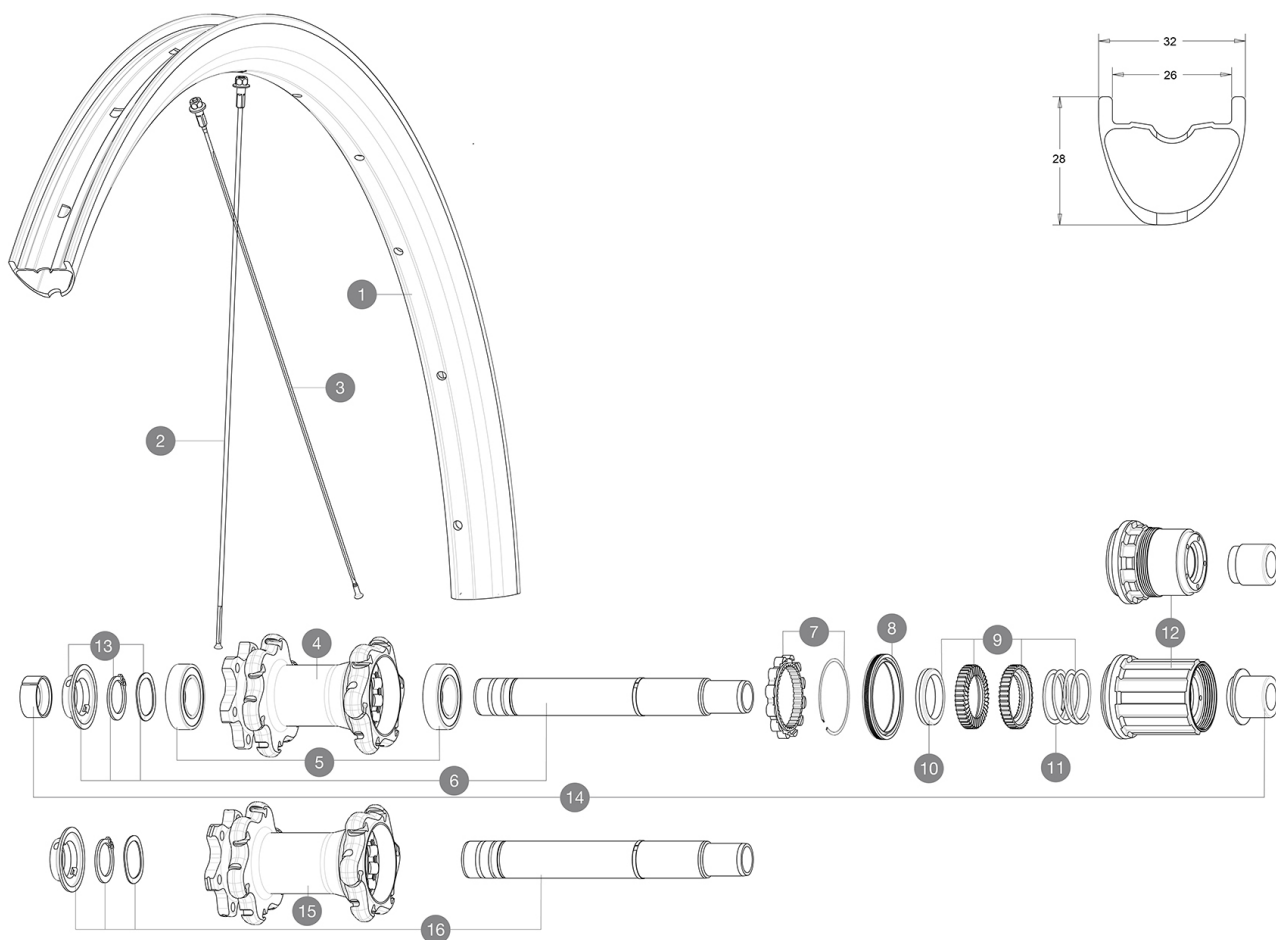

REFERENZEN RÄDER

RIMS

&NBSP;:

1	V3070113	KIT REAR RIM XA PRO CARBON 29"
	V3750101	35mm UST Green Tape for 30mm wide rims

SPOKES

	V2387801	KIT 12 FRIT/REAR XA PRO CARBON 29" EXTRA FLAT SPOKE 288mm +
--	----------	---

HUB SHELLS

4	N/A	NABENKÖRPER
5	M40076	HUB BEARINGS 17x30x7 6903 x 2
6	V2372101	KIT ID360 135/142 D6T AXLE WITH CLIP
7	V2252701	KIT ID360 INSERT SHAPED EAR LOBE > 2017
8	V2251601	ID360 SEAL + GREASE
9	V2375201	KIT ID360 24 TEETH 2 RATCHET + MTB SPRING + PAD (specific)
10	V2375401	KIT ID360 MTB 24T 3 NOISE REDUCING PADS
11	V2372901	KIT 3 ID360 MTB SPRINGS
12	V3740101	XD MTB Freewheel Body ID360
12	V3780101	HG9 Alloy MTB Freewheel Body ID360
13	V2373001	KIT ADJUST. SYSTEM QRM AUTO ID360 for 17x30x7 bearing
15	N/A	NABENKÖRPER
16	V2372201	KIT ID360 148 D6T AXLE WITH CLIP

ADAPTERS

14	V2510701	ID360 EVO REAR AXLE ADAPTERS 12x142mm DCL & D6T
	V2510801	ID360 EVO REAR AXLE ADAPTERS 9x135mm DCL & D6T

MAVIC ***XA Pro Carbon 29 19*****COMPATIBILITY**

Freilauf-Typ: Shimano Micro Spline

Specifications

RADGEWICHTE