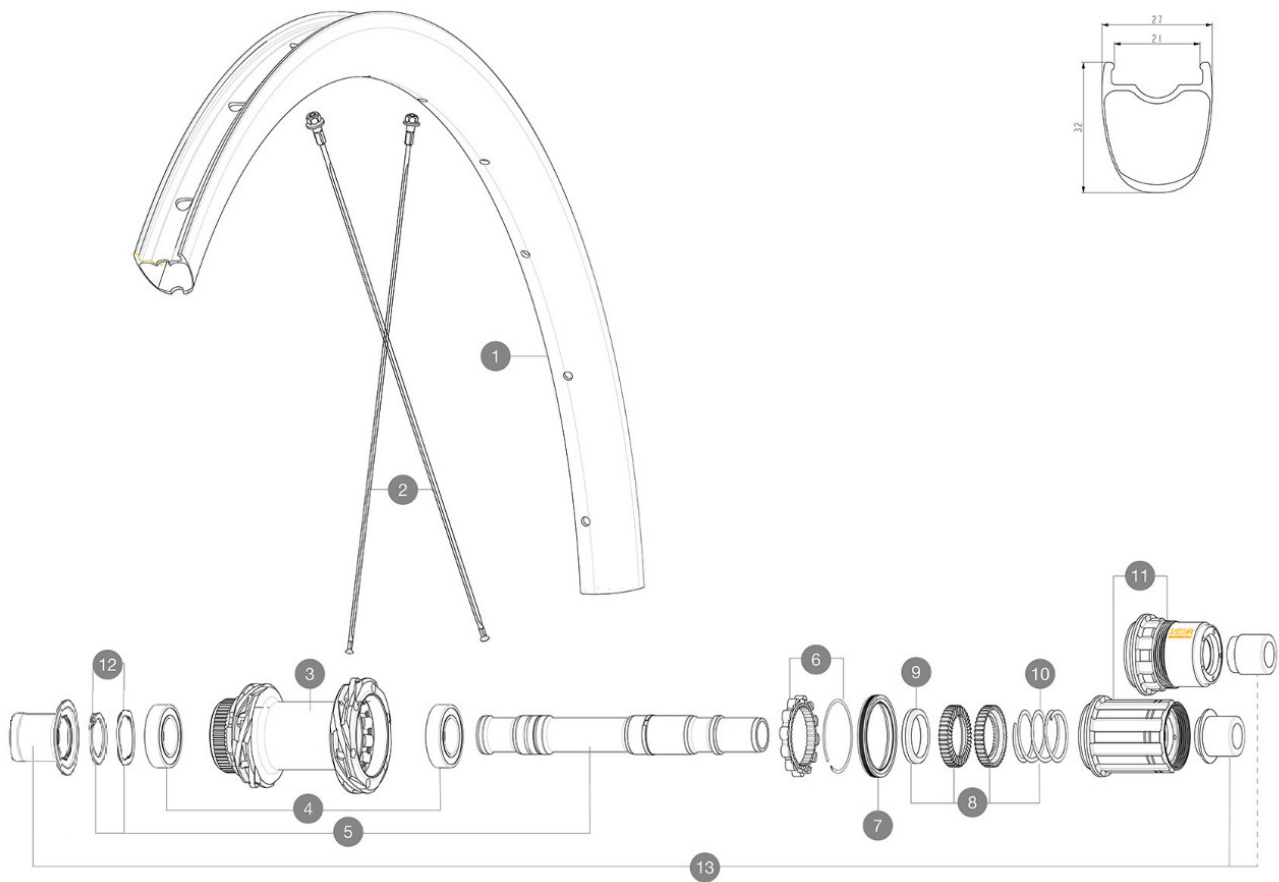

## REFERENZEN RÄDER

R36771 Cosmic SLS 32 DCL Rr

R39081 Cosmic SLS 32 DCL Rr XDR

### RIMS

&NBSP;:

1	V4093215	Kit Front/Rear rim Cosmic SL 32 Disc while stock lasts
	V2620101	UST RIM TAPE 25mm (for 21-24mm wide rim)

### HUB SHELLS

3	N/A	NABENKÖRPER
3	N/A	NABENKÖRPER
4	M40076	HUB BEARINGS 17x30x7 6903 x 2
5	V2373401	KIT ID360 135/142 DCL L1 AXLE WITH CLIP
6	V2252701	KIT ID360 INSERT SHAPED EAR LOBE > 2017
7	V00063631	Kit ID360 seal version 2 (larger)
8	V2251701	ID360 2 RATCHETS + SPRING + GREASE
9	V2500501	Kit 3 ID360 pad for noise reduction
10	V2251801	KIT 3 ID360 ROAD SPRINGS
11	V2580101	FREEHUB BODY XD Road ID360
11	V3430101	HG11 Freewheel Body ID360
12	V2373001	KIT ADJUST. SYSTEM QRM AUTO ID360 for 17x30x7 bearing

### ADAPTERS

13	V2510701	ID360 EVO REAR AXLE ADAPTERS 12x142mm DCL & D6T
----	----------	---