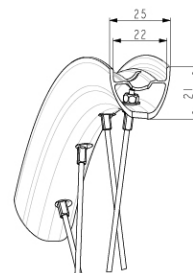

MAVIC ALLROAD S DISC EBM

1
2021
REAR

Recommended tyre sizes: 28 to 64 mm (1.1" to 2.5")

REFERENZEN RÄDER

RIMS

&NBSP;:

- | | | |
|---|----------|---|
| 1 | V4092313 | Kit Rear rim EBM Allroad S While Stocks lasts |
| | V2620101 | UST RIM TAPE 25mm (for 21-24mm wide rim) |

SPOKES

- | | | |
|---|----------|--|
| 2 | V3667801 | Kit 16 NDS round Jbent spoke 255mm Aksium Elite UST Disc EBM |
|---|----------|--|

MAVIC *ALLROAD S DISC EBM*

2

2021

REAR

Specifications

RADGEWICHTE