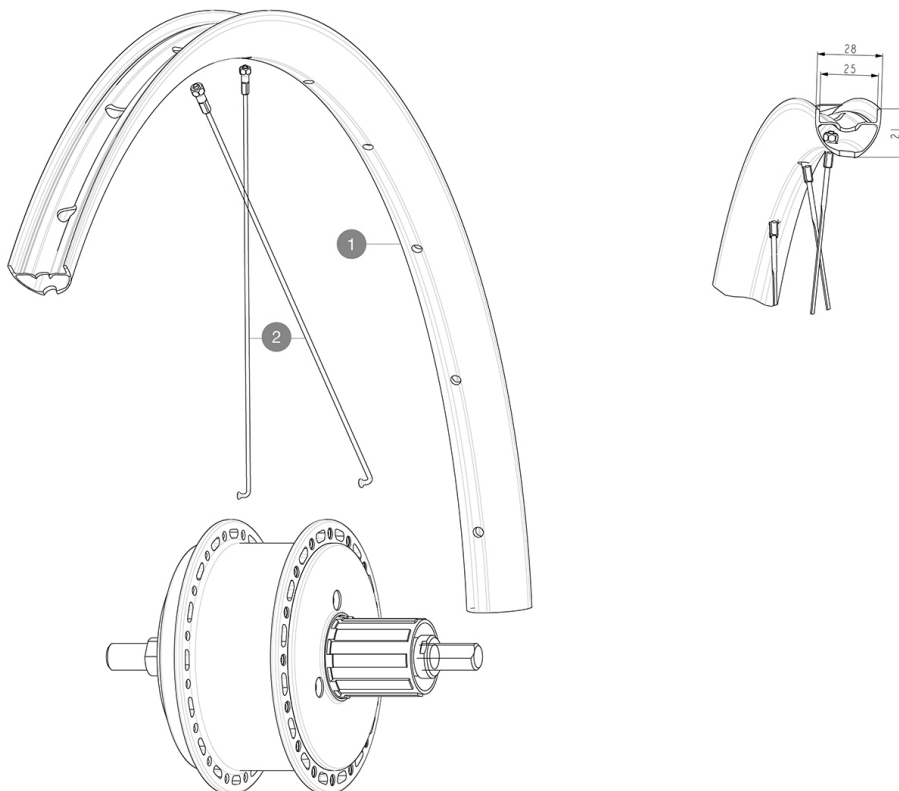

REFERENZEN RÄDER

R41711 ALLROAD EBM KHM 650B M11

RIMS

&NBSP;;

1	V4095213	Kit Rear rim EBM Allroad 650B
	V2700101	UST Tape 28mm for 25 to 27mm wide rims

SPOKES

2	V4165101	Kit 16 Rear Allroad 650B Jbent Spoke 235 EBM + black nipple
---	----------	---

MAVIC ALLROAD 650B MAHLE**GELIEFERT MIT**

Tubeless-Felgenband	
Tubeless-Felgenband	
Tubeless-Felgenband	
Tubeless-Felgenband	

Specifications**RADGEWICHTE**