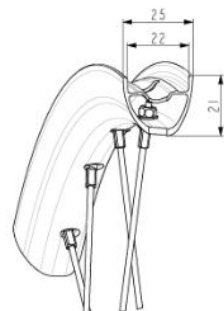

Non-Boost : 12x135 rear axle adapters (V2510901)

REFERENZEN RÄDER

RIMS

&NBSP;:

- | | | |
|---|-----------|--|
| 1 | V00053209 | Kit Rear rim Allroad EBM X35 |
| | V3720101 | 25mm UST Tape for 19 to 22mm Road Rims |

Specifications

RADGEWICHTE