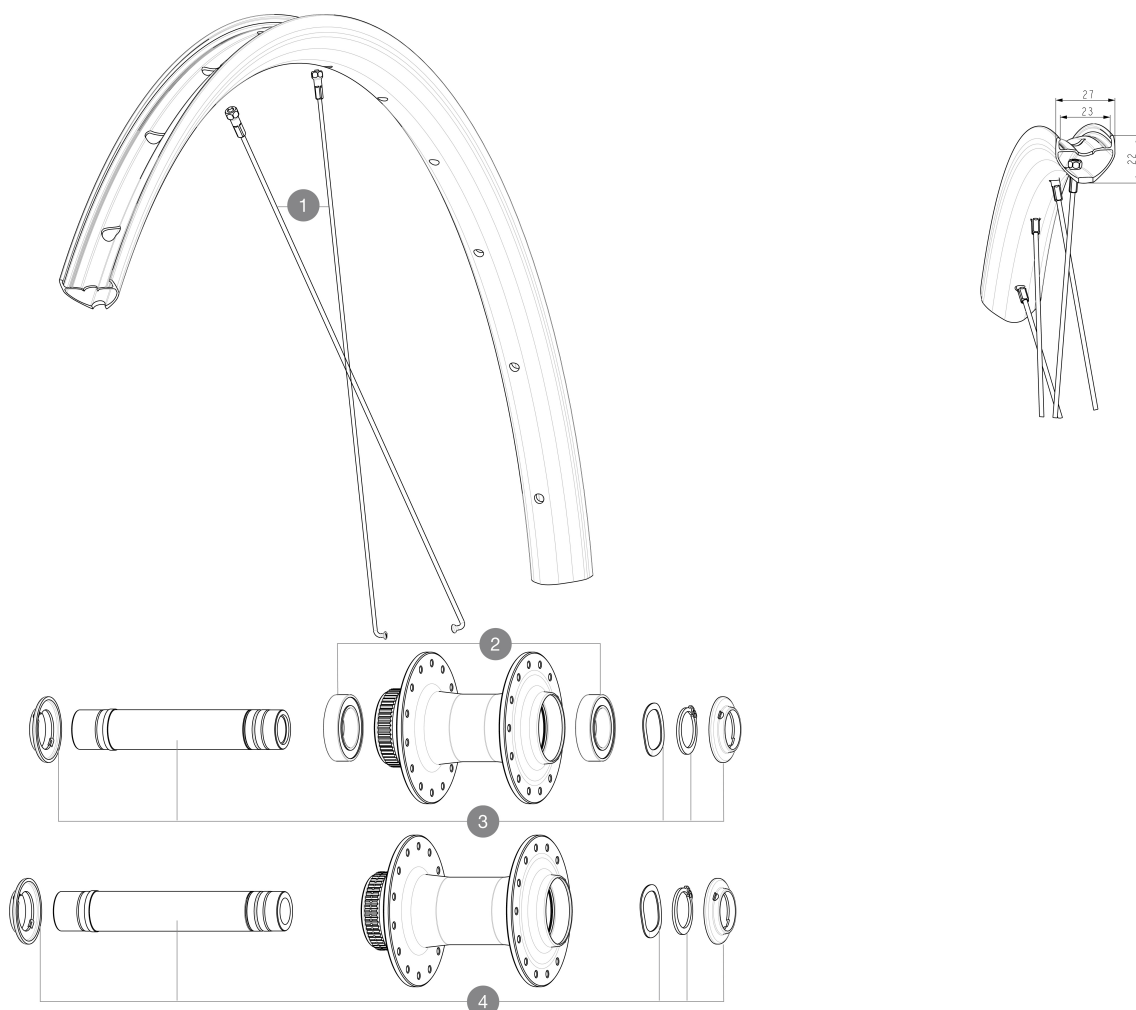

## REFERENCES WHEELS

### SPOKES

1	V00062331	Kit 14 ft/r Jbent bk rd spk 298 29"+np
---	-----------	--

### HUB SHELLS

2	V2500901	KIT BEARINGS 18x30x7 + WAVED WASHER + CLIP
3	V2374001	KIT 12x100mm FRONT AXLE DCL QRM AUTO ALLROAD > 2019
4	V00083231	Kit 110mm axle QRM auto road DCL

### ADAPTERS

V2680301	"Kit Ft Road Adapter 12 >> 9mm"
----------	---------------------------------

**MAVIC** *ALLROAD 1 23MM*

***Specifications***

WHEEL WEIGHTS