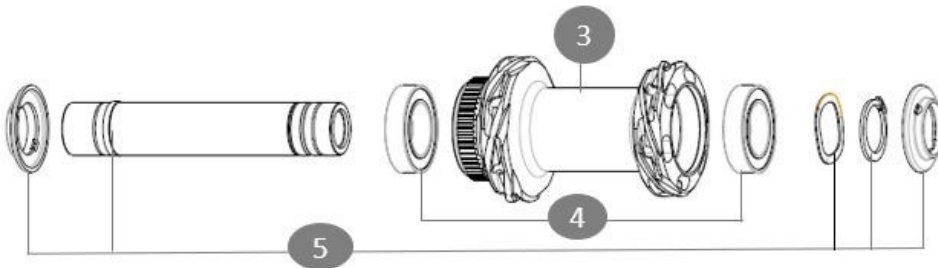

Non-Boost : 12x135 rear axle adapters (V2510901)

Boost : Torque Caps for Center Lock hub (V2374401)

Jante avant Allroad SL Carbone

Specifications	Maxi target
Frontal run out	0,4mm
Lateral run out	0,5mm
Centring	1,0mm (2x0,5)
Tension daN	105 > 127
Disc side	

**RIMS**

&NBSP;:

1 V00104731 KIT FT/RR RIM ALRD SL CARBON

SPOKES

2 V00104631 Kit 12 Front/Rear Allroad SL Carbon spoke 278mm

HUB SHELLS

3 N/A HUB BODY
 4 V2500901 KIT BEARINGS 18x30x7 + WAVED WASHER + CLIP
 5 V2374001 KIT 12x100mm FRONT AXLE DCL QRM AUTO ALLROAD > 2019

OPTIONS

V2680301 "Kit Ft Road Adapter 12 >> 9mm"
 V2373501 QRM Auto front axle 15mm for DCL Allroad wheels > 2019
 V2372501 15mm MTB Axle Cap QRM Auto From 2019

MAVIC ALLROAD SL CARBON

2024
FRONT

DELIVERED WITH