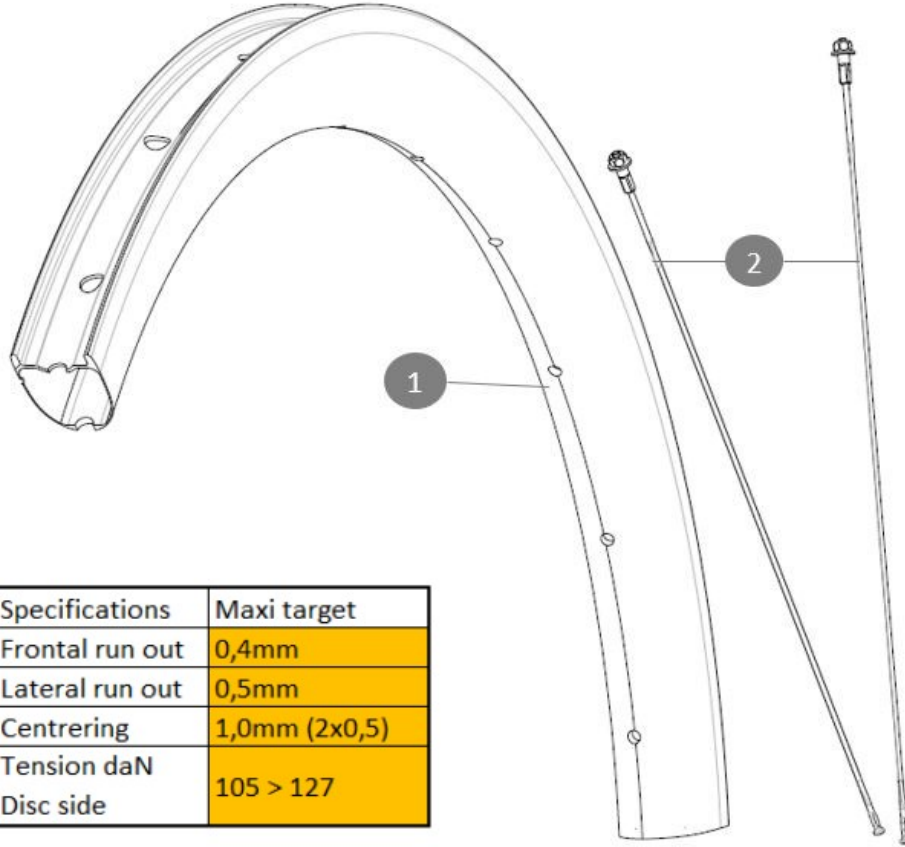

MAVIC ALLROAD SL CARBON**REFERENCES WHEELS**

ASTM CATEGORY 2 : road and offroad with jumps less than 15cm

For a longer longevity of the wheel, Mavic recommends that the total weight supported by the wheels doesn't exceed 120kg, bike included

Non-Boost : 12x135 rear axle adapters (V2510901)

Boost : Torque Caps for Center Lock hub (V2374401)

Jante avant Allroad SL Carbone

Specifications	Maxi target
Frontal run out	0,4mm
Lateral run out	0,5mm
Centring	1,0mm (2x0,5)
Tension daN	105 > 127
Disc side	

**RIMS**

&NBSP;:

1 V00104731 KIT FT/RR RIM ALRD SL CARBON

SPOKES

2 V00104631 Kit 12 Front/Rear Allroad SL Carbon spoke 278mm

HUB SHELLS

3 N/A HUB BODY
 4 V2500901 KIT BEARINGS 18x30x7 + WAVED WASHER + CLIP
 5 V2374001 KIT 12x100mm FRONT AXLE DCL QRM AUTO ALLROAD > 2019

OPTIONS

V2680301 "Kit Ft Road Adapter 12 >> 9mm"
 V2373501 QRM Auto front axle 15mm for DCL Allroad wheels > 2019
 V2372501 15mm MTB Axle Cap QRM Auto From 2019

MAVIC ALLROAD SL CARBON

2024
FRONT

DELIVERED WITH