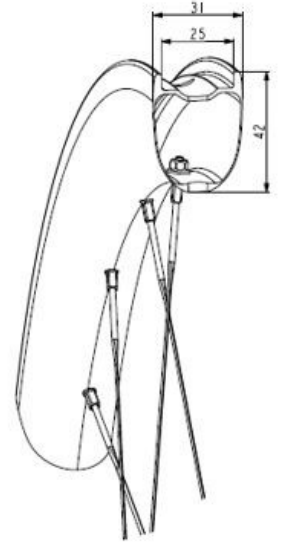

MAVIC ALLROAD SL CARBON**REFERENCES WHEELS**

ASTM CATEGORY 2 : road and offroad with jumps less than 15cm

For a longer longevity of the wheel, Mavic recommends that the total weight supported by the wheels doesn't exceed 120kg, bike included

Non-Boost : 12x135 rear axle adapters (V2510901)

Boost : Torque Caps for Center Lock hub (V2374401)

Jante avant Allroad SL Carbone

Specifications	Maxi target
Frontal run out	0,4mm
Lateral run out	0,5mm
Centring	1,0mm (2x0,5)
Tension daN	105 > 127
Disc side	

**RIMS**

&NBSP;:

1 V00104731 KIT FT/RR RIM ALRD SL CARBON

SPOKES

2 V00104631 Kit 12 Front/Rear Allroad SL Carbon spoke 278mm

HUB SHELLS

3 N/A HUB BODY
 4 V2500901 KIT BEARINGS 18x30x7 + WAVED WASHER + CLIP
 5 V2374001 KIT 12x100mm FRONT AXLE DCL QRM AUTO ALLROAD > 2019

OPTIONS

V2680301 "Kit Ft Road Adapter 12 >> 9mm"
 V2373501 QRM Auto front axle 15mm for DCL Allroad wheels > 2019
 V2372501 15mm MTB Axle Cap QRM Auto From 2019

MAVIC ALLROAD SL CARBON

2024
FRONT

DELIVERED WITH