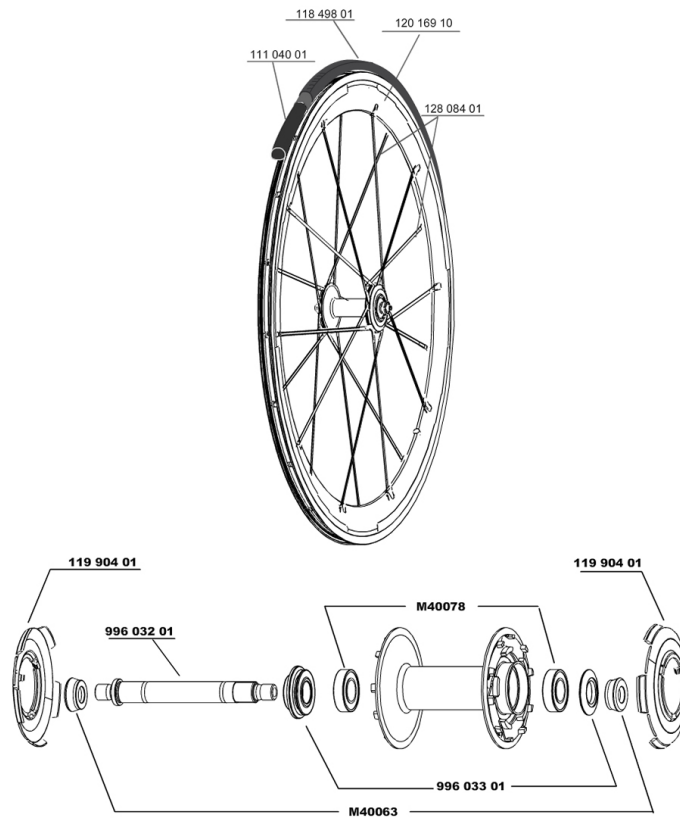

**REFERENCES WHEELS**

111672 COSMIC CARBONE SLR011FRT WTS

**RIMS**

&NBSP;:

12016910 KIT FRONT COSMIC CARBONE SLR RIM

**SPOKES**

12808401 KIT 5 FT/NDS COSMIC CARBON SLR SPOKE/2 CAP

**HUB SHELLS**

99603301 FRONT ADJUST.NUT+CAP COS.CARB.ULTIMATE  
M40078 FRONT HUB BEARINGS 6901 x 2  
11990401 FRT/NON DS COSMIC CARBON SLR HUB CAP  
99603201 FRT AXLE COS.CARBONE ULTIMATE  
M40063 2 FRONT AXLE FORK SUPPORT

### **WHEEL WEIGHTS**

Wheel weight