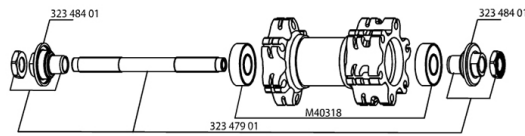

## REFERENCES WHEELS

127088	CROSSRIDE DISC 011 DCL FRT	127091	CROSSRIDE DISC 011 6T FRT
127090	CROSSRIDE DISC 011 DCL PR	127093	CROSSRIDE DISC 011 6T PR

## RIMS

&NBSP;:

12021615	FRONT/REAR CROSSRIDE DISC 11 RIM
----------	----------------------------------

## SPOKES

99687501	KIT 12 CROSSRIDE DISC STEEL BLK SPOKES 263mm
----------	--

## HUB SHELLS

32348401	EXPANSIBLE BEARINGS SUPPORT
32347901	FRONT AXLE QRM UB
M40318	KIT 2 HUB BEARINGS 6001

**MAVIC** *Crossride Disc*

***Specifications***

WHEEL WEIGHTS