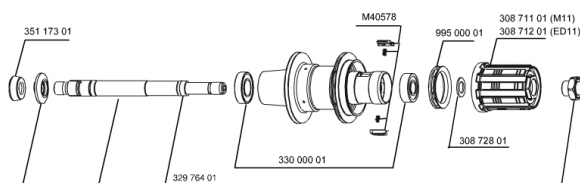

REFERENCES WHEELS

HUB SHELLS

M40578	FTSL PAWLS KIT (ROAD WHEELS)
33000001	REAR HUB B9+6901 BEARINGS 2013
30871101	FTS-L ROAD FREEWHEEL BODY HG11 8/9 compatible
30872801	SET OF 3 INTERNAL SILVER SPACERS 9mm FTS-L
99500001	FTSL/FTSX FREEHUB BODY SEAL
32976401	REAR AXLE KIT COMETE 2013
30871201	FTS-L ROAD FREEWHEEL BODY ED11 8/9 compatible

ADAPTERS

35117301	FT/RR FORK REST R-SYS/CC ULTIMATE > 2013/KSY PRO CARB T
----------	---

MAVIC Comete Road

DELIVERED WITH

BR601 quick release	
BR601 quick release	
Wheelbag	
Wheelbag	
Exalith brake pads	
Exalith brake pads	
Valve extender	
Valve extender	
Multifonction adjustment wrench	
Multifonction adjustment wrench	
User guide	
User guide	

Specifications

RIMS

- Recommended tyre sizes : 19 to 28 mm

WHEEL HUB

- Rear body : aluminum
 - Rear body : aluminum
 - Color : black
 - Axle material : aluminum
- QRM+
FTS-L steel
- Rear axle material : titanium and aluminum
- QRM+
FTS-L steel