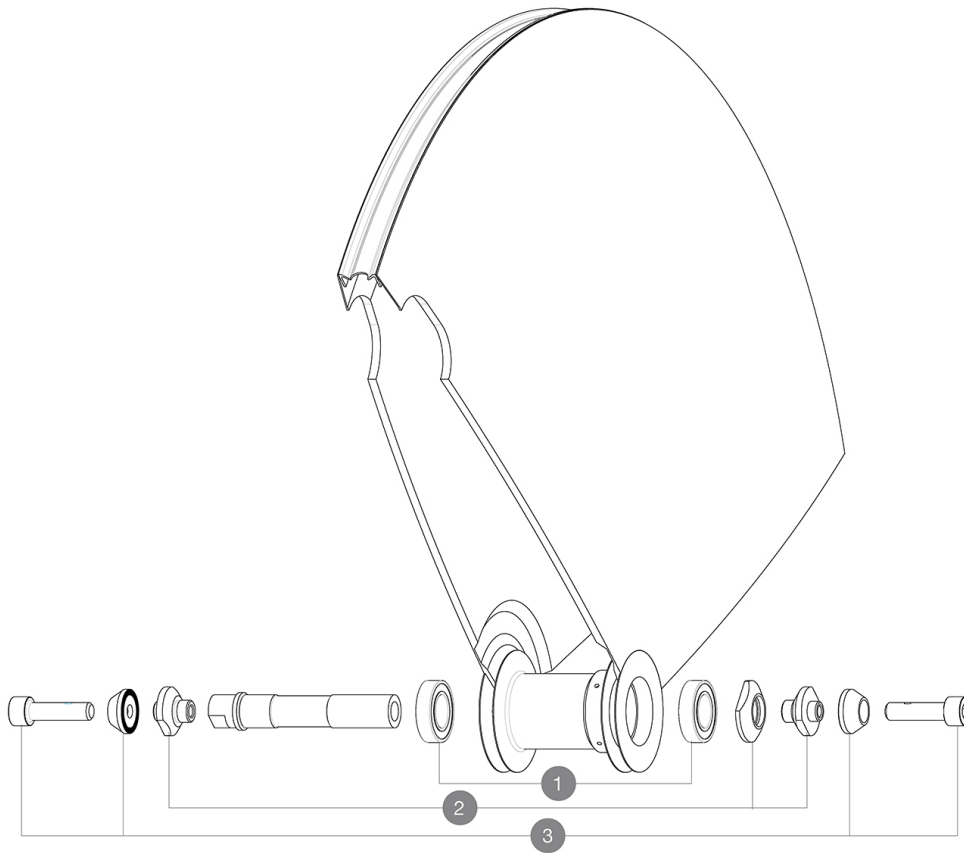

REFERENCES WHEELS

327309 COMETE TRACK 013 TUBULAR FRT

HUB SHELLS

1	M40129	KIT 2 BEARINGS 6902 15x28x7
2	11188701	COMETE FRONT AXLE TRACK
3	M40124	M6 AXLE BOLTS/ALU SUPPORTS FRT IO TRACK

MAVIC *Comete Track***DELIVERED WITH**

Fixing nuts	
Fixing nuts	
Wheelbag	
Wheelbag	
Valve extender	
Valve extender	
Cog lock nut	
Cog lock nut	
User guide	
User guide	

Specifications**RIMS**

- Recommended tyre sizes : 19 to 28 mm

WHEEL HUB

- Body : aluminum
- Body : aluminum
- Color : black
- Axle material : aluminum
- Axle material : aluminum