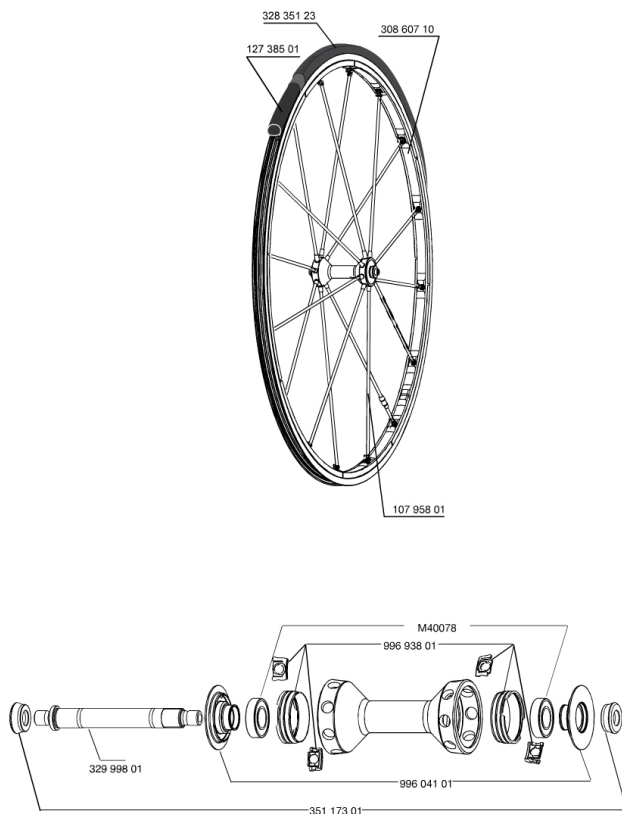

## REFERENCES WHEELS

328274 R-SYS 013 FRT WTS

### RIMS

&NBSP;:

30860710 KIT FRONT RIM R-SYS 12

**Specifications****RIMS**

- **Material** : Mxstal
- **Material** : Mxstal
- **Height** : front 22 mm, rear 25 mm asymmetrical
- **Color** : black anodized
- **Height** : front 22 mm, rear 25 mm asymmetrical
- **Joint** : SUP
- **Drilling** : Fore
- **Joint** : SUP
- **Drilling** : Fore
- **Brake track** : UB Control
- **Weight reduction** : ISM
- **Valve hole diameter** : 6.5 mm
- **Brake track** : UB Control
- **Weight reduction** : ISM
- **Tyre** : clincher
- **Valve hole diameter** : 6.5 mm
- **Tyre** : clincher
- **ETRTO size** : 622x15C
- **ETRTO size** : 622x15C
- **Recommended tyre sizes** : 19 to 32 mm
- **Recommended tyre sizes** : 19 to 32 mm

**WHEEL WEIGHTS**

Wheel weight 575

**SPOKES**

Download date: 2024-07-16 / Update date: 2022-03-01

- **Material** : carbon fiber (front and rear non drive side) and Zircal (rear drive side)