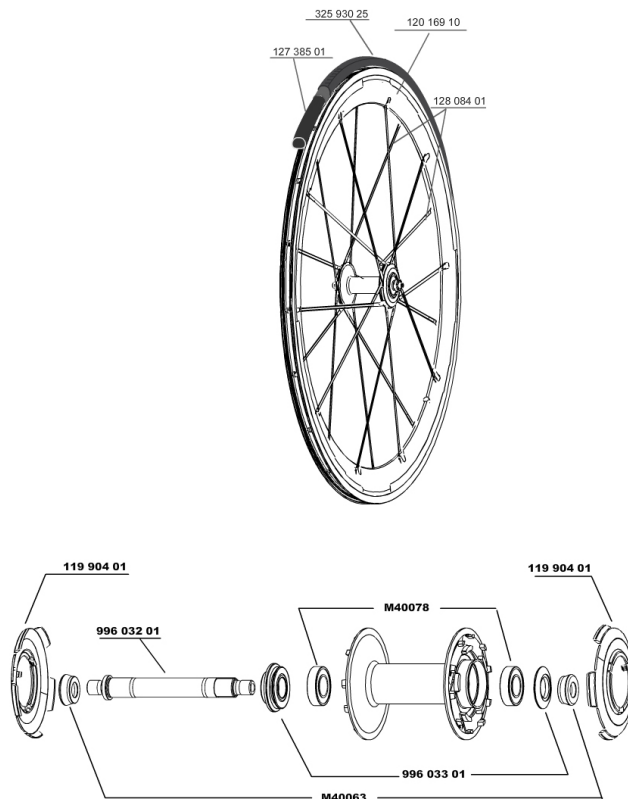

REFERENCES WHEELS

328366 C. CARBONE SLR. 013 FRT WTS

RIMS

&NBSP;:

12016910 KIT FRONT COSMIC CARBONE SLR RIM

SPOKES

12808401 KIT 5 FT/NDS COSMIC CARBON SLR SPOKE/2 CAP

HUB SHELLS

Specifications**RIMS**

- **Material** : Maxtal and 12K carbon fiber
- **Material** : Maxtal
- **Color** : carbon and Exalith
- **Height** : 52 mm
- **Joint** : SUP
- **Drilling** : traditional
- **Eyelet** : single
- **Brake track** : Exalith 2
- **Weight reduction** : ISM
- **Valve hole diameter** : 6.5 mm
- **Tyre** : clincher
- **ETRTO size** : 622x13C
- **Recommended tyre sizes** : 19 to 28 mm

SPOKES

- **Material** : unidirectional carbon fiber
- **Shape** : R2R
- **Color** : carbon
- **Nipples** : ABS, front aluminum, rear brass
- **Count** : 20 front and rear
- **Lacing** : front and rear crossed 2

WHEEL HUB

- **Front and rear bodies** : aluminum
- **Color** : black
- **Front and rear axle material** : aluminum QRM+
- **FTS-L steel**

WHEEL WEIGHTS

Wheel weight 725