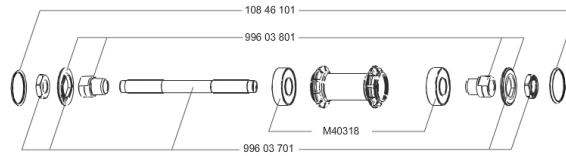

RIMS

&NBSP;:

30860915	KIT FRONT/REAR BLACK/RED RIM AKSIUM S 14
30860815	KIT FRONT/REAR BLACK/WHITE RIM AKSIUM S 14

SPOKES

V4160101	Kit 10 stainless spokes 285 Ft Ksyrium Equipe S/Ft & NDS Aks
10844901	KIT 10 FT KSYRIUM EQ S/FT+NDS AKSIUM SPK 285mm - white stock

HUB SHELLS

M40318	KIT 2 HUB BEARINGS 6001
N/A	HUB BODY
99603801	SHORT EXPENSIBLE BEARING SUPPORTS > 2008
99603701	FRONT AXLE QRM ROAD 2008
99603901	REAR AXLE QRM ROAD 2008

MAINTENANCE

12738501	Road Innertube Presta 48mm

TYRES

35570623	Aksion 014 Red 23
35570423	Aksion 014 White 23