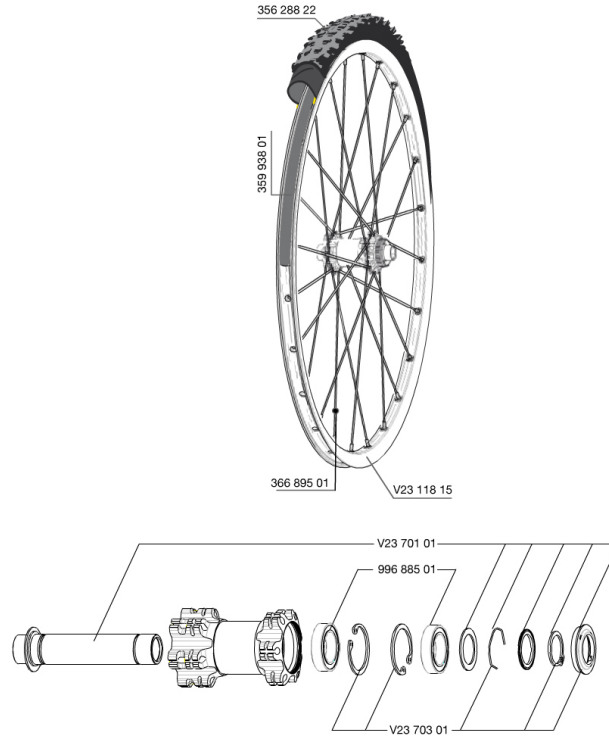

REFERENCES WHEELS

353028 CROSSROC 29 FRT 15mmWTS

RIMS

&NBSP;:

35993801	UST RIM STRIP 29x19c
V2311815	KIT FRONT/REAR CROSSROC 29"

SPOKES

36689501	"KIT 12 FT/NDS CROSSROC 29"" SPOKE 295mm"
----------	---

HUB SHELLS

35126301	TS-2 FREEWHEEL BODY + SEAL 2013 (NO PAWLS) - while stock las
99610601	PAWLS KIT FOR ITS-4 (OR TS-2)
V2370201	KIT REAR AXLE 12MM CROSSONE/CROSSRIDE/CROSSROC
M40076	HUB BEARINGS 17x30x7 6903 x 2
35124501	SET OF 3 REAR AXLE/FREEWHEEL BODY SPACERS MTB L1
99610701	ITS-4 FREEWHEEL SEAL
V2370401	KIT REAR AUTO ADJUSTING PLAY 12mm AXLE

TYRES

35628822	Crossroc Roam 29
----------	------------------

ADAPTERS

30873101	2 REAR REDUCERS 12/9,5mm 2012 ITS4 HUB
32965001	ADAPTER Rr 12x142mm Elite/CRide MTB (Rd)

MAVIC *Crossroc 29 WTS*

Specifications

WHEEL WEIGHTS

Wheel weight 905