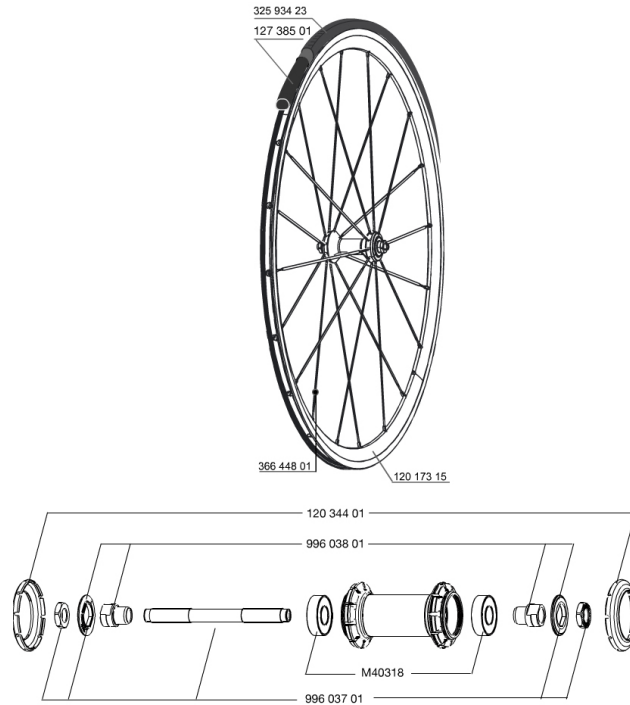

REFERENCES WHEELS

328205 COSMIC ELITE S FRT WTS

RIMS

&NBSP;:

1	12017315	KIT FRONT/REAR COSMIC ELITE RIM - while stock last
----------	----------	--

SPOKES

2	36644801	KIT 10 FT/NDS COSMIC ELITE S / UST BLK SPK 276mm
----------	----------	--

BR101 quick releases	
Rim tape	
User guide	

Specifications**RIMS**

- **Material** : 6106 Aluminum
- **Height** : 30 mm
- **Joint** : SUP
- **Drilling** : traditional
- **Brake track** : UB Control
- **Valve hole diameter** : 6.5 mm
- **Tyre** : clincher
- **ETRTO size** : 622x15C
- **Recommended tyre sizes** : 19 to 32 mm

SPOKES

- **Material** : steel
- **Shape** : straight pull, bladed
- **Nipples** : brass, ABS
- **Count** : 20 front and rear
- **Lacing** : radial front and rear non-drive side, crossed 2 rear drive side

WHEEL HUB

- **Axle material** : steel
- Sealed cartridge bearings
- **Freewheel** : FTS-L steel

WHEEL WEIGHTS

Wheel weight 815