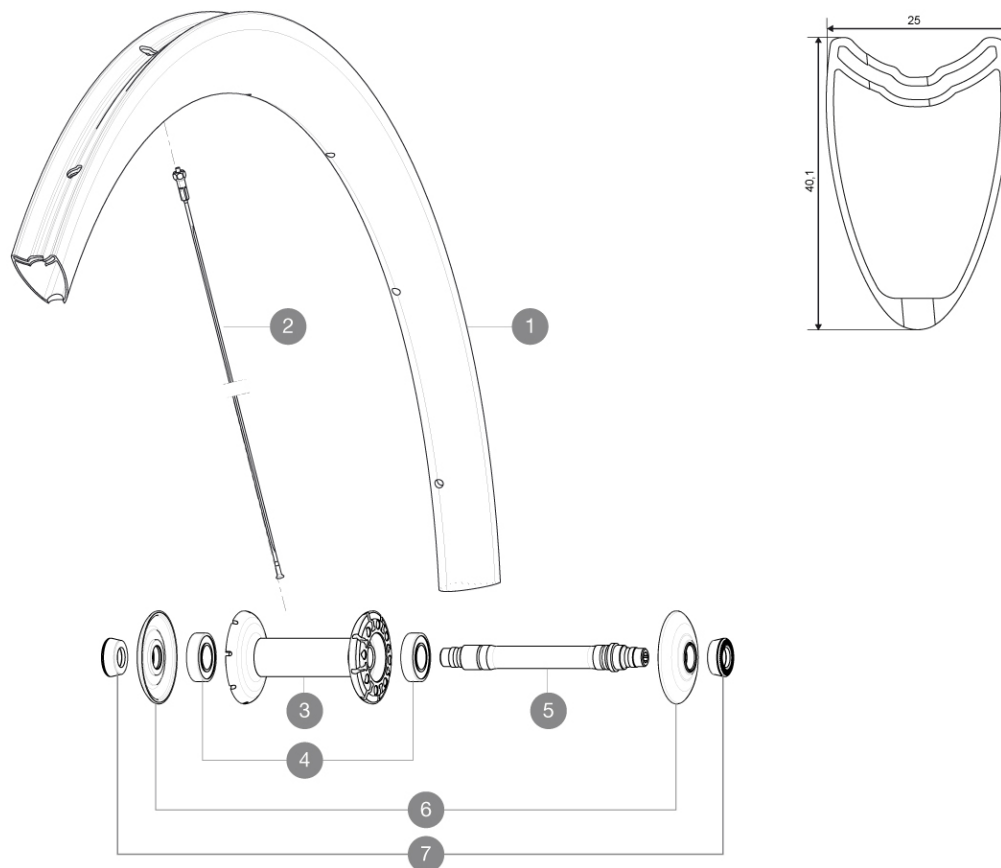

REFERENCES WHEELS

328183 COSMIC CARBONE 40 Tub FRT WTS

RIMS

&NBSP;:

1	36645510	KIT FRONT RIM CC 40 TUBULAR
---	----------	-----------------------------

SPOKES

2	36645101	KIT 10 AERO FT/NDS CC 40 T BLACK SPOKE 272mm
---	----------	--

MAVIC *Cosmic Carbone 40 T***DELIVERED WITH**

BR601 quick releases	
Wheelbags	
Carbon brake pads	
Computer magnet (front wheel)	
Multifonction adjustment wrench	
User guide	

Specifications**RIMS**

- **Material** : 100% Unidirectional carbon fiber
- **Height** : 40 mm
- **Drilling** : traditional
- **Brake track** : carbon
- **Valve hole diameter** : 6.5 mm
- **Tyre** : tubular
- **ETRTO size** : 28" tubular
- **Recommended tyre sizes** : 19 to 32 mm

SPOKES

- **Material** : steel
- **Shape** : straight pull, bladed, double butted
- **Nipples** : brass, ABS
- **Count** : front 16, rear 20
- **Lacing** : radial front and rear non-drive side, crossed 2 rear drive side

WHEEL HUB

- **Front and rear bodies** : carbon center tube and aluminum flanges
- **Axle material** : aluminum
Adjustable sealed cartridge bearings
- **Freewheel** : FTS-L steel

WHEEL WEIGHTS

Wheel weight 635