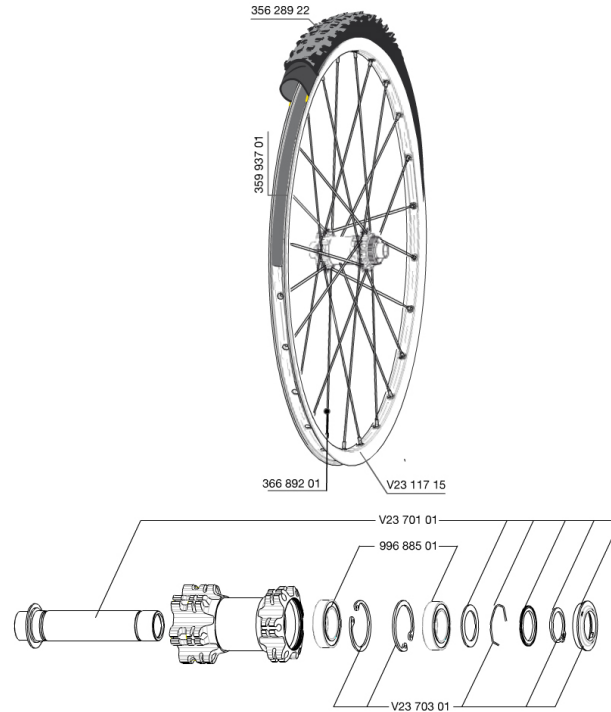

REFERENCES WHEELS

353075 CROSSROC 650b FRT 15mm WTS

RIMS

&NBSP;:

35993701	UST RIM STRIP 27.5x19c
V2311715	KIT FRONT/REAR CROSSROC 27,5"

SPOKES

36689201	"KIT 12 FT/NDS CROSSROC 27,5"" SPK 277mm"
----------	---

HUB SHELLS

V2370301	KIT FRONT AUTO ADJUSTING PLAY 15mm AXLE
V2370101	KIT FRONT AXLE 15MM CROSSONE/-RIDE/-ROC - while stock last
99688501	BEARING KIT 9/12/15 D6T HUB 20x32x7 6804

TYRES

35628922	Crossroc Roam 650b
----------	--------------------

MAVIC *Crossroc 650b WTS*

Specifications

WHEEL WEIGHTS

Wheel weight 855