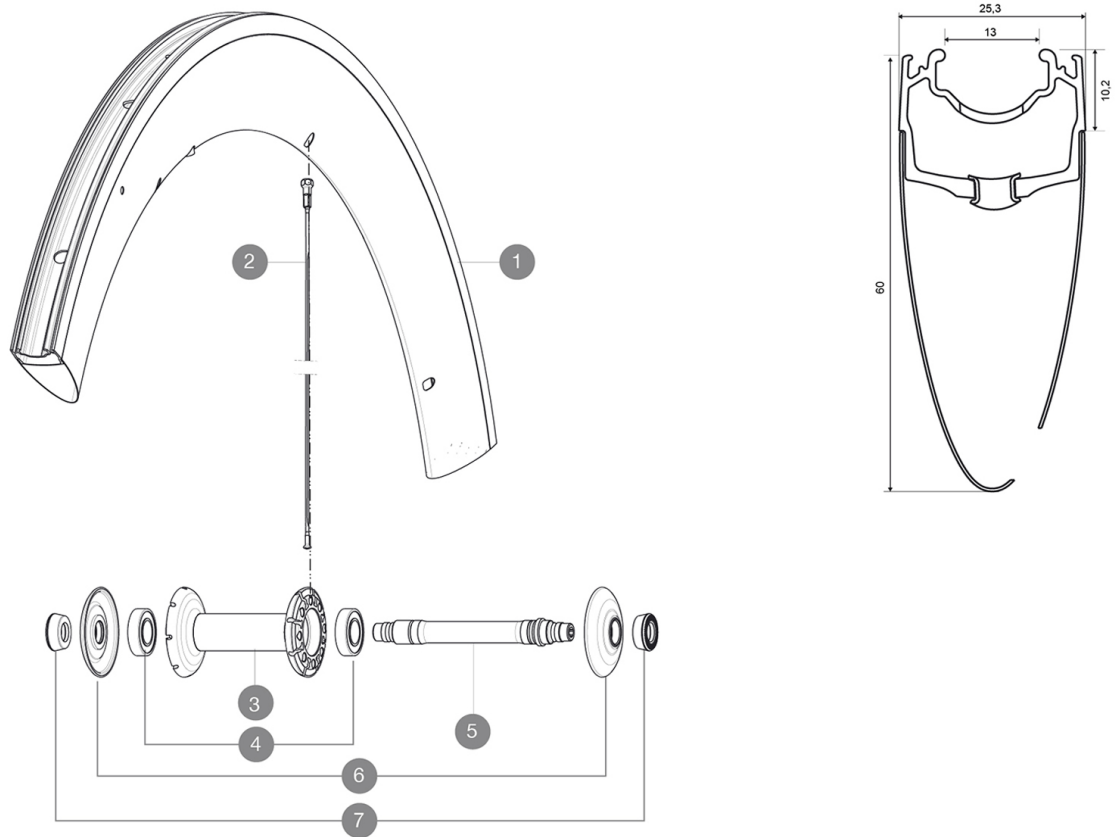

REFERENCES WHEELS

354675 COSMIC CXR 60 C FRT WTS

RIMS

&NBSP;:

1	V2403710	KIT FRONT RIM CXR60C 2016
----------	----------	---------------------------

SPOKES

2	32976801	KIT 10 AERO FT/NDS CXR 60 C BLK SPOKE 289mm
----------	----------	---

MAVIC *Cosmic CXR 60 C***DELIVERED WITH**

BR601 quick releases	
Rim tape	
Wheelbags	
CXR specific Exalith brake pads	
Valve extender	
Multifunction adjustment wrench	
User guide	

Specifications**RIMS**

- **Material** : 100% woven 3K carbon fiber
- **Height** : 60 mm, Width 27 mm with CX01 grooves
- **Joint** : SUP
- **Drilling** : traditional
- **Brake track** : Exalith 2
- **Weight reduction** : ISM
- **Valve hole diameter** : 6.5 mm
- **Tyre** : clincher
- **ETRTO size** : 622x13C
- **Recommended tyre size** : 23 mm

SPOKES

- **Material** : steel
- **Shape** : straight pull, bladed, double butted
- **Nipples** : aluminum, ABS
- **Count** : front 16, rear 20
- **Lacing** : radial front and rear non-drive side, crossed 2 rear drive side

WHEEL HUB

- **Front and rear bodies** : carbon center tube and aluminum flanges
- **Axle material** : aluminum
- Adjustable sealed cartridge bearings
- **Freewheel** : FTS-L steel

WHEEL WEIGHTS

Wheel weight 820