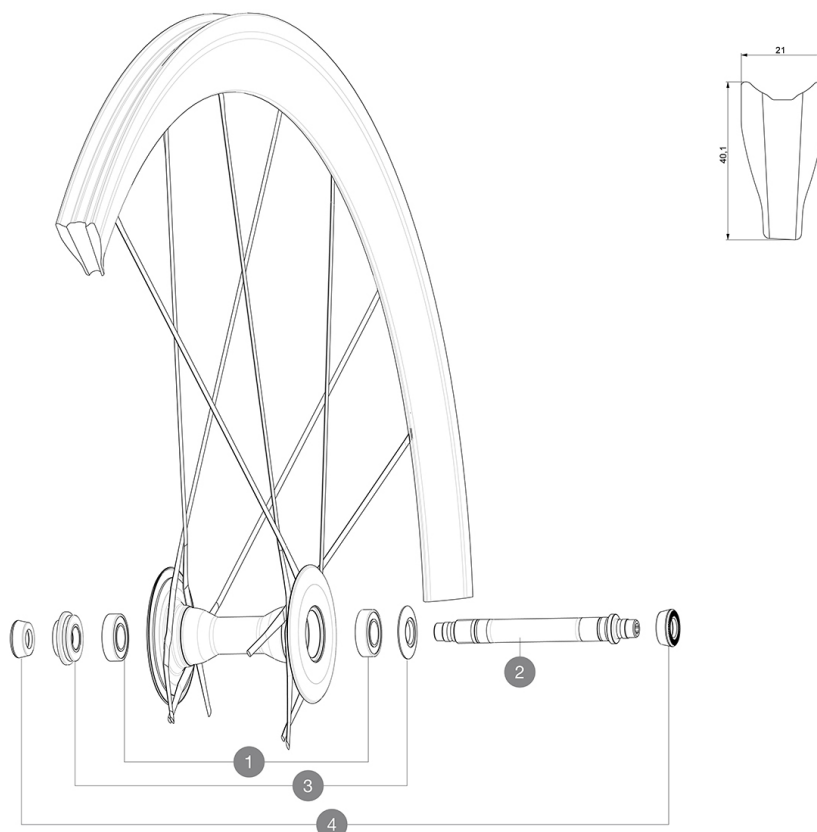

**REFERENCES WHEELS**

356491 C CARB ULTIMATE 014 FRT WTS

**HUB SHELLS**

<b>1</b>	M40078	FRONT HUB BEARINGS 6901 x 2
<b>2</b>	36645801	FRONT AXLE COSMIC CARBON ULTIMATE from 2014
<b>3</b>	36645901	FRT ADJUST NUT/CAP CARBON ULTIMATE from 2014

**Specifications****RIMS**

- **Material** : 100% woven 12K carbon fiber
- **Height** : 40 mm
- **Drilling** : no holes, spokes molded to the rim
- **Brake track** : carbon
- **Brake track** : carbon with TgMAX technology
- **Valve hole diameter** : 6.5 mm
- **Tyre** : tubular
- **ETRTO size** : 28" tubular
- **Recommended tyre sizes** : 19 to 28 mm

**SPOKES**

- **Material** : unidirectional carbon fiber
- **Shape** : R2R
- **Nipples** : brass, ABS
- **Count** : 20 front and rear
- **Lacing** : crossed 2 front and rear drive side, radial non drive side

**WHEEL HUB**

- **Front body** : Front 100% carbon
- **Rear body** : aluminum
- **Axle material** : aluminum
- Adjustable sealed cartridge bearings
- **Freewheel** : FTS-L steel

**WHEEL WEIGHTS**

Wheel weight 520