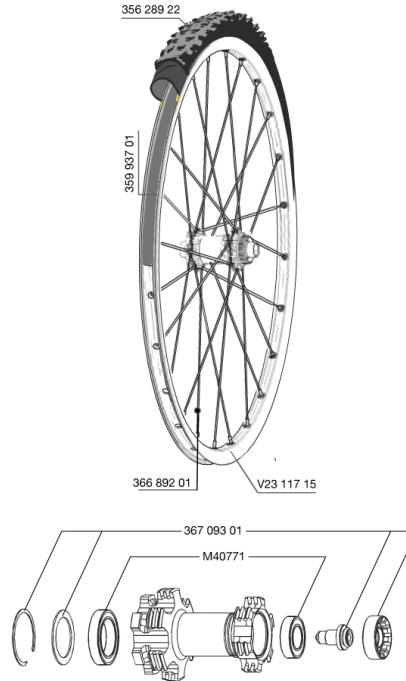

MAVIC CROSSROC WTS 650b (27,5) Lefty Supermax 2014

REFERENCES WHEELS

RIMS

&NBSP;:

V2311715	KIT FRONT/REAR CROSSROC 27,5"
35993701	UST RIM STRIP 27.5x19c

SPOKES

36689201	"KIT 12 FT/NDS CROSSROC 27,5"" SPK 277mm"
----------	---

HUB SHELLS

M40771	BEARING KIT FOR LEFTY 50 & 60 HUB
36709301	ASSEMBLY KIT FOR LEFTY SUPERMAX WHEELS

TYRES

35628922	Crossroc Roam 650b
----------	--------------------

MAVIC**CROSSROC WTS 650b (27,5) Lefty****Supermax 2014****Specifications****WHEEL WEIGHTS**

Wheel weight