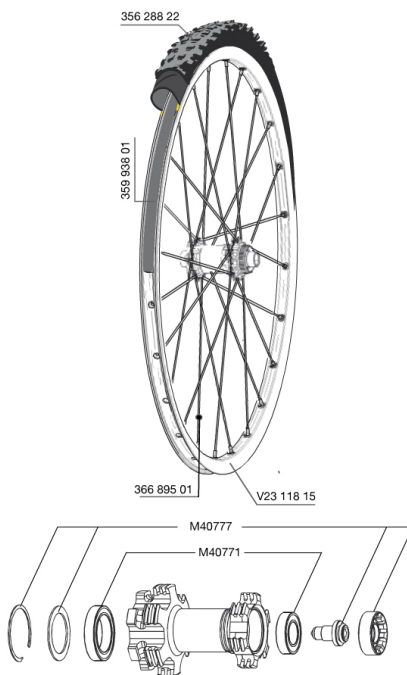

REFERENCES WHEELS

RIMS

&NBSP;:

35993801	UST RIM STRIP 29x19c
V2311815	KIT FRONT/REAR CROSSROC 29"

SPOKES

36689501	"KIT 12 FT/NDS CROSSROC 29"" SPOKE 295mm"
----------	---

HUB SHELLS

M40771	BEARING KIT FOR LEFTY 50 & 60 HUB
M40777	ASSEMBLY KIT FOR LEFTY WHEELS

TYRES

35628822	Crossroc Roam 29
----------	------------------

MAVIC *CROSSROC WTS 29 Lefty 2014***Specifications****WHEEL WEIGHTS**

Wheel weight