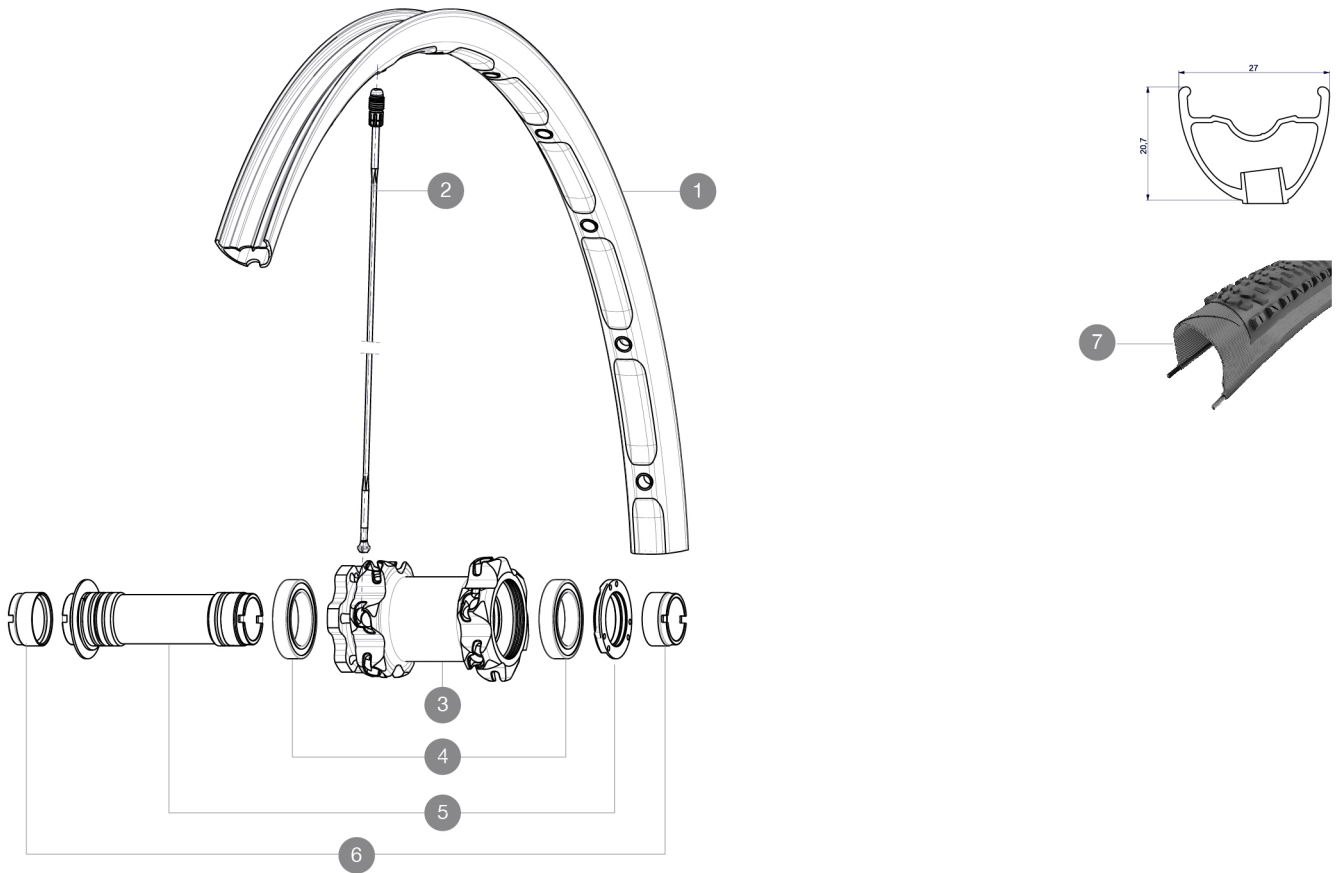

**REFERENCES WHEELS**

F02901 Crossmax XL 27.5Ft WTS

**RIMS**

VALVE HOLE  $\varnothing$  (MM): 6.5 :

1	V2310810	KIT FRONT RIM CROSSMAX XL 2015 27,5"
---	----------	--------------------------------------

**SPOKES**

2	36674901	KIT 12 FT XMAX END/FT-NDS DEEMAX PRO 27,5" ALU SPK 275mm
---	----------	--

**HUB SHELLS**

3	N/A	HUB BODY
4	M40179	FRONT BEARING 25x37x7 20mm AXLE
5	30870501	FRONT AXLE 20mm CROSSMAX + DEEMAX ULTI 2012

### RIMS

- Internal width : 23 mm
- ETRTO size 27.5" : 584x23C

### WHEEL WEIGHTS

Wheel weight 815