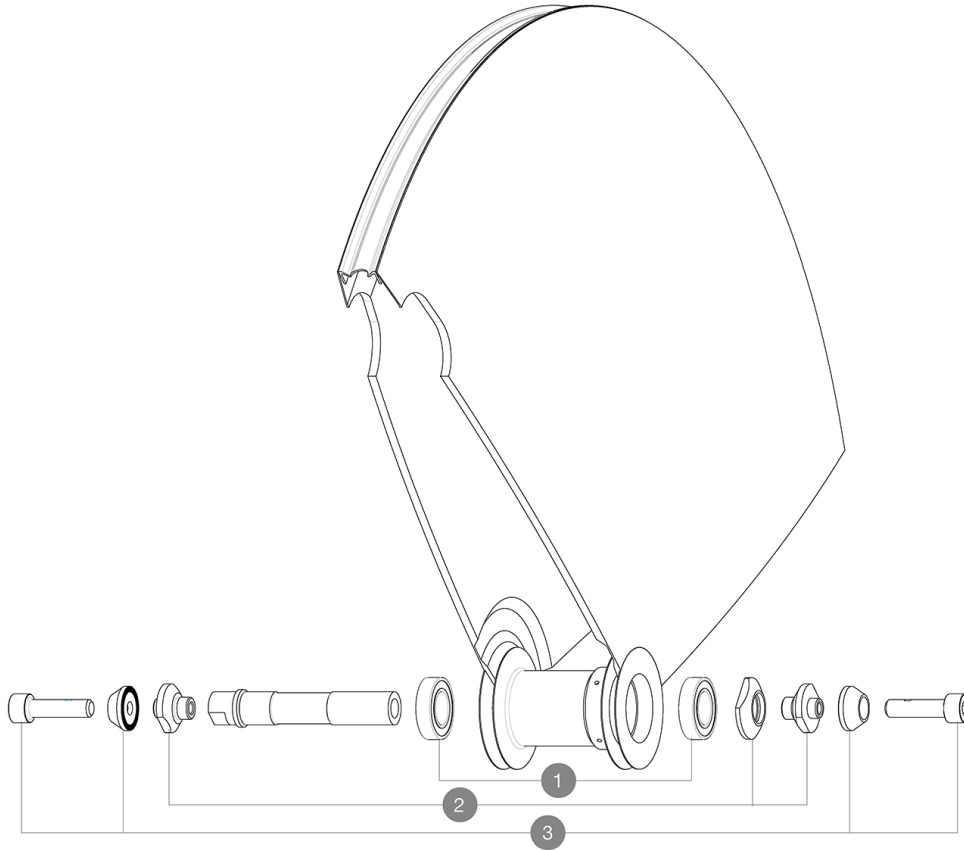

## REFERENCES WHEELS

### HUB SHELLS

1	M40129	KIT 2 BEARINGS 6902 15x28x7
2	11188701	COMETE FRONT AXLE TRACK
3	M40124	M6 AXLE BOLTS/ALU SUPPORTS FRT IO TRACK

**MAVIC** *Comète Track***DELIVERED WITH**

Fixing nuts	
Wheelbag	
Valve extender	
Cog lock nut	
User guide	

**Specifications****RIMS**

- Recommended tyre sizes : 19 to 28 mm

**WHEEL HUB**

- Body : aluminum
  - Axle material : aluminum
- Sealed cartridge bearings  
Fixed cog

**WHEEL WEIGHTS**