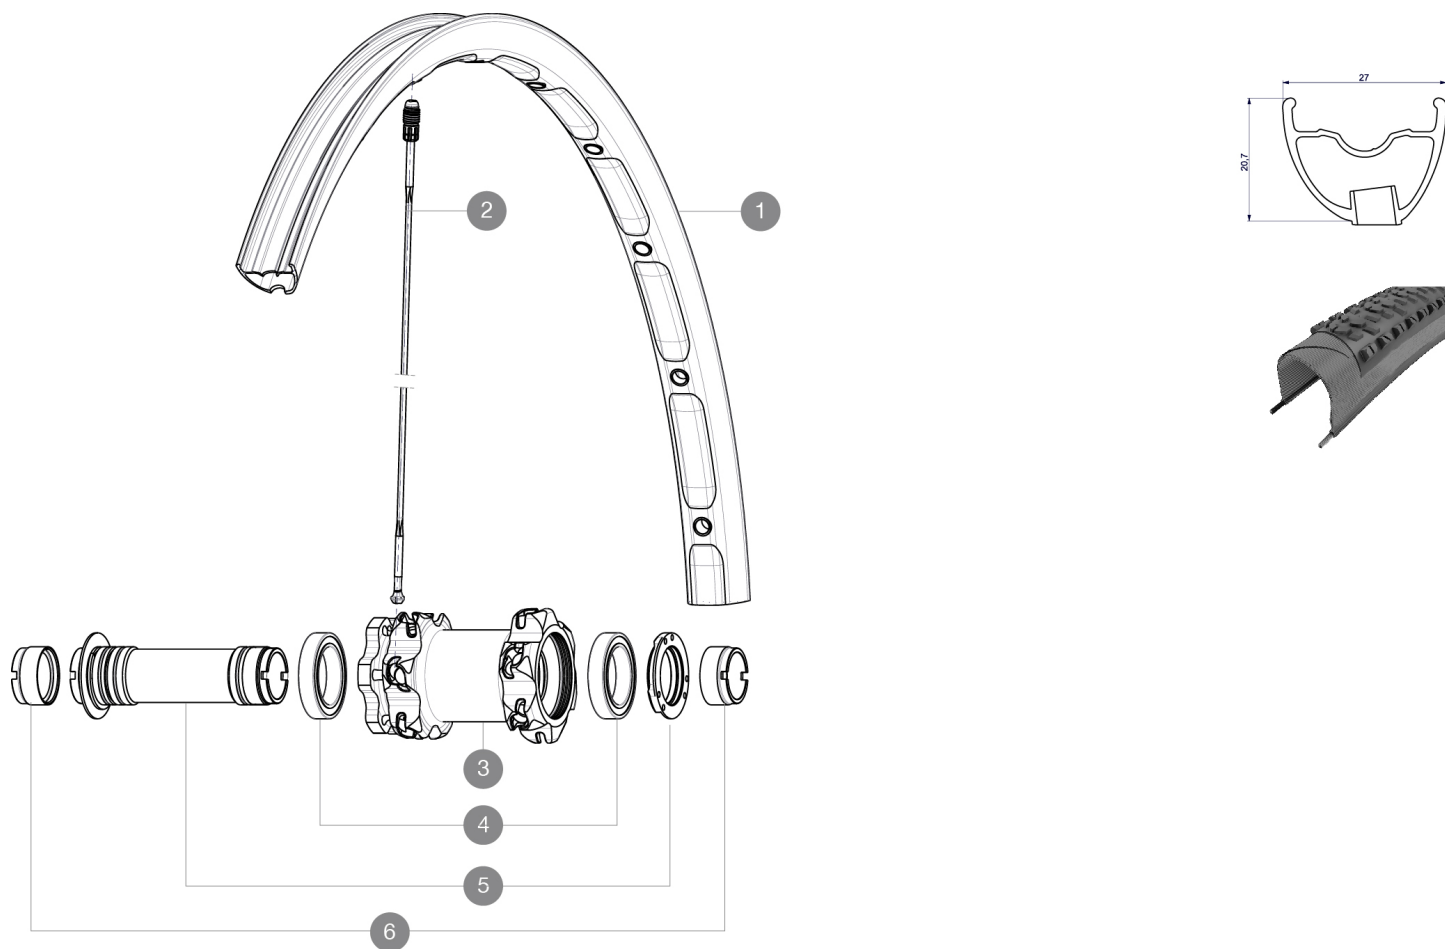

REFERENCES WHEELS

RIMS

&NBSP;:

1 V2310810 KIT FRONT RIM CROSSMAX XL 2015 27,5"

SPOKES

2 36674901 KIT 12 FT XMAX END/FT-NDS DEEMAX PRO 27,5" ALU SPK 275mm

HUB SHELLS

4 M40179 FRONT BEARING 25x37x7 20mm AXLE

5 30870501 FRONT AXLE 20mm CROSSMAX + DEEMAX ULTI 2012

ADAPTERS

6 12982901 ADAPTER Ft 20x110mm

Crossmax XL 27.5 NT

Specifications

WHEEL WEIGHTS

Wheel weight