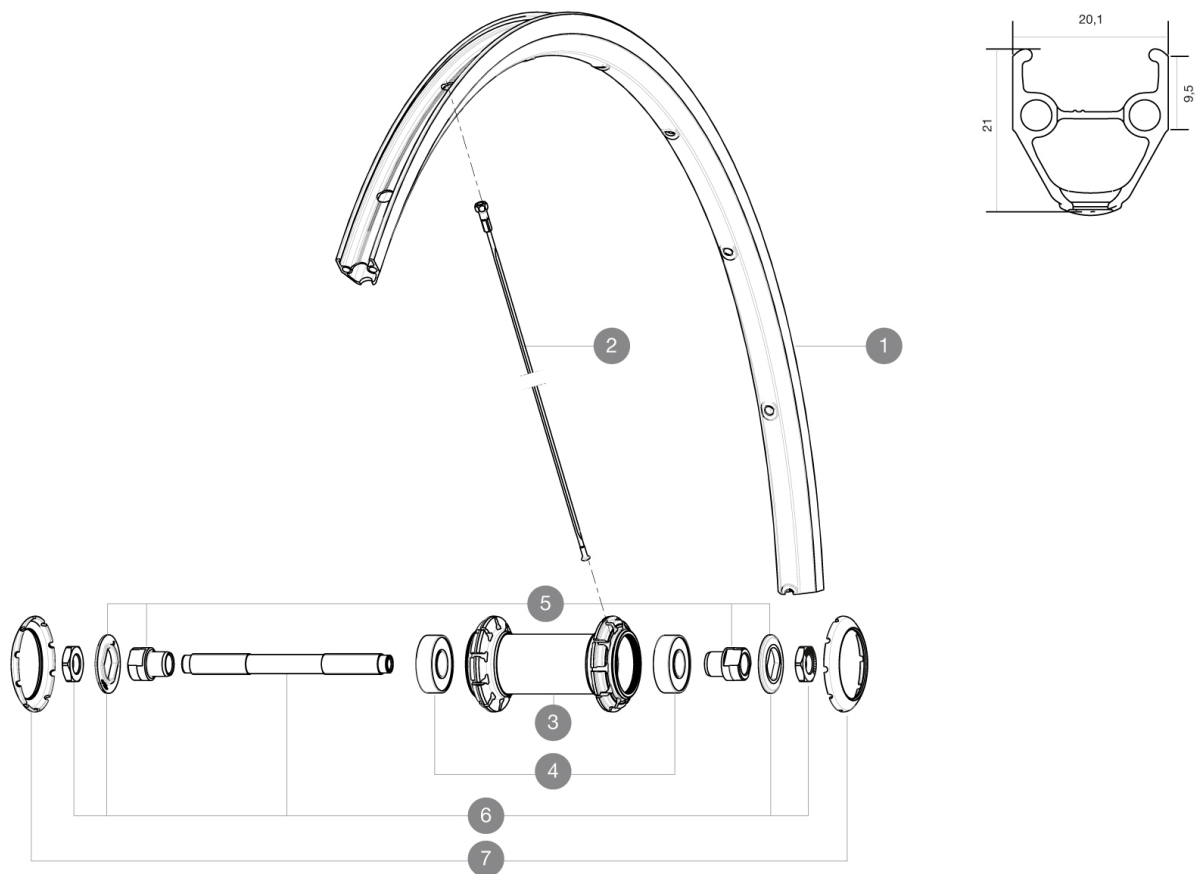

ASTM CATEGORY 1 : road only  
 Maximum tyre pressure: 2.55bar/37PSI with a 54mm tyre - 1.3bar/19PSI with a 125mm tyre  
 Recommended weight limit : 120kg  
 Recommended tyre sizes: 25 to 52 mm  
 Max. Pressure: 23mm 8.7 bars - 125 psi, 25/28mm 7.7 bars - 110 psi  
 Maximum tyre size: width 52mm - pressure max. 5Bar/72PSI

## REFERENCES WHEELS

F44101 AKSIUM 25 RB 700 QR

## RIMS

VALVE HOLE  $\bar{A}$  (MM): 6,5 :

1 V2403015 KIT FRONT/REAR RIM AKSIUM

## HUB SHELLS

4 M40318 KIT 2 HUB BEARINGS 6001  
 5 99603801 SHORT EXPENSIBLE BEARING SUPPORTS > 2008  
 6 99603701 FRONT AXLE QRM ROAD 2008  
 7 12034401 KIT 3 HUB CAPS AERO 10 SLOTS BLACK

**DELIVERED WITH**