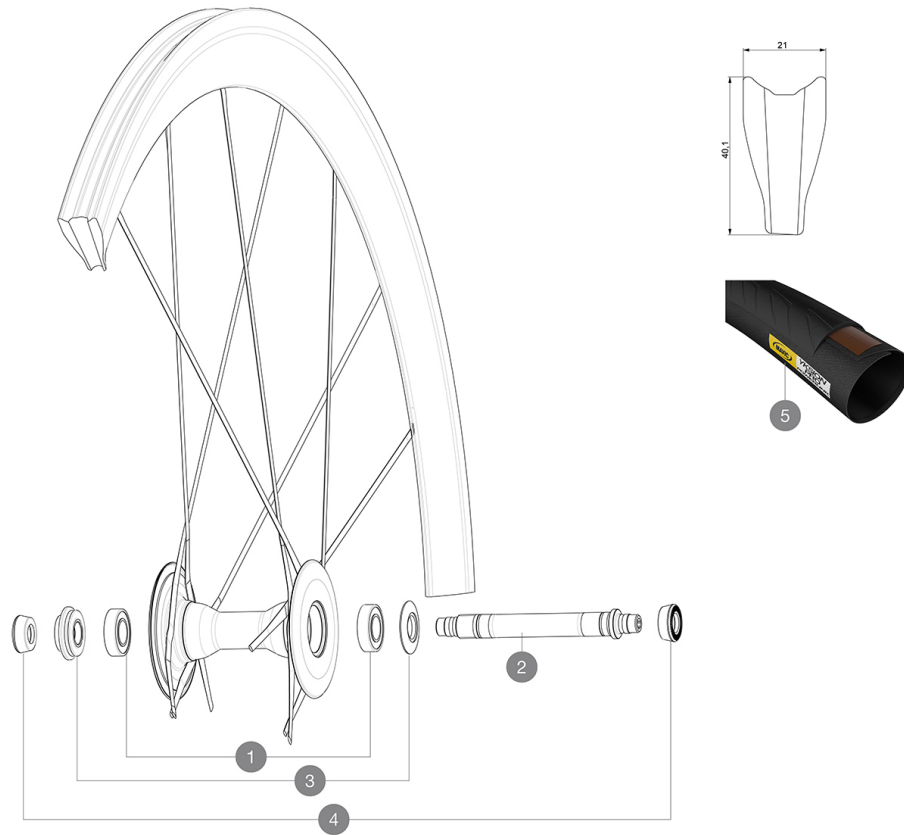

## REFERENCES WHEELS

F33301 CosmicUlti16Ft

### RIMS

- **Material** : 100% woven 12K carbon fiber
- **Height** : 40 mm
- **Drilling** : no holes, spokes molded to the rim
- **Brake track** : carbon with TgMAX technology
- **Valve hole diameter** : 6.5 mm
- **Tyre** : tubular
- **ETRTO size** : 28" tubular
- **Recommended tyre sizes** : 21 to 28 mm

### SPOKES

- **Material** : unidirectional carbon fiber
- **Shape** : R2R
- **Nipples** : brass, ABS
- **Count** : 20 front and rear
- **Lacing** : crossed 2 front and rear drive side, radial non drive side

### WHEEL WEIGHTS

Wheel weight 520