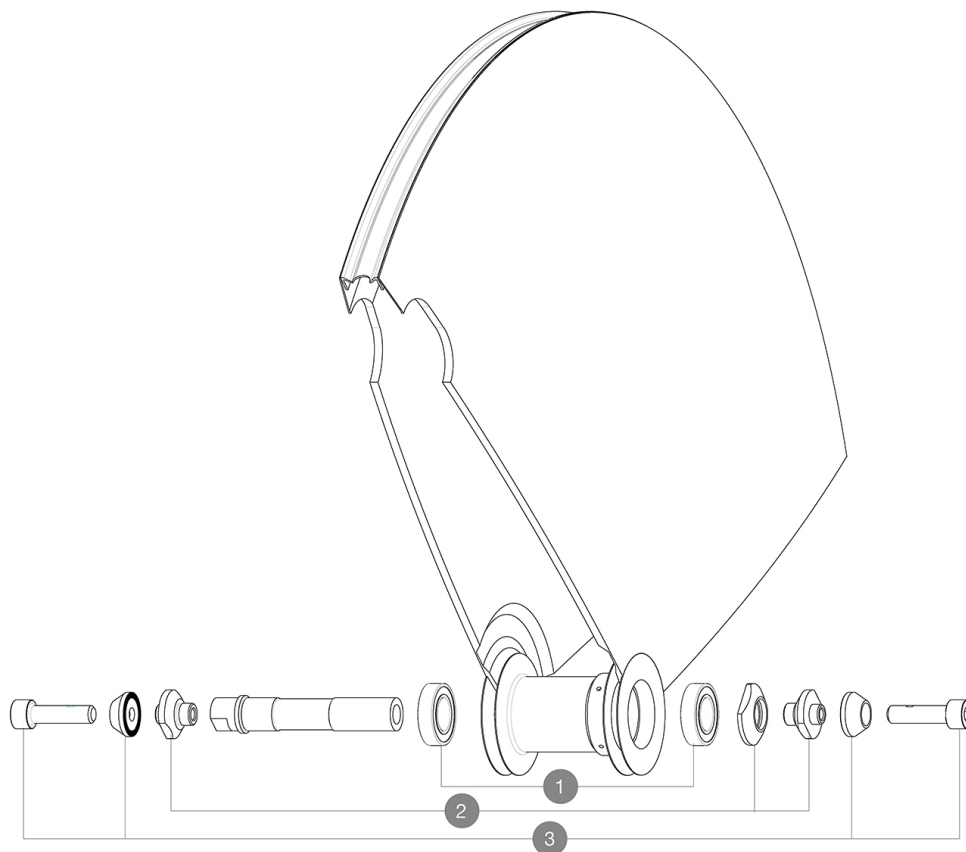

ASTM CATEGORY 1 : road only
Recommended weight limit : 120kg
Recommended tyre sizes: 21 to 28 mm
Max. Pressure: see indication on wheel and tyre. If they differ, use the lower of the 2
Max. Pressure: 23mm 8.7 bars - 125 psi
Minimum cog width : 7.5mm
Minimum cog width : 7.5mm

REFERENCES WHEELS

F32701	COMETE TRACK T 700	F71771	COMETE TRACK T 700
--------	--------------------	--------	--------------------

HUB SHELLS

1	M40129	KIT 2 BEARINGS 6902 15x28x7
2	11188701	COMETE FRONT AXLE TRACK
3	M40124	M6 AXLE BOLTS/ALU SUPPORTS FRT IO TRACK

MAVIC *COMETE TRACK*

DELIVERED WITH

User guide	
Fixing nuts	
Wheelbag	
Wheelbag	
Valve extender	
Fixing nuts	
Cog lock nut	
Fixing nuts	
Fixing nuts	
Fixing nuts	
Fixing nuts	
Fixing nuts	
Fixing nuts	
User guide	
Valve extender	
Valve extender	
Valve extender	
Valve extender	
Valve extender	
Valve extender	