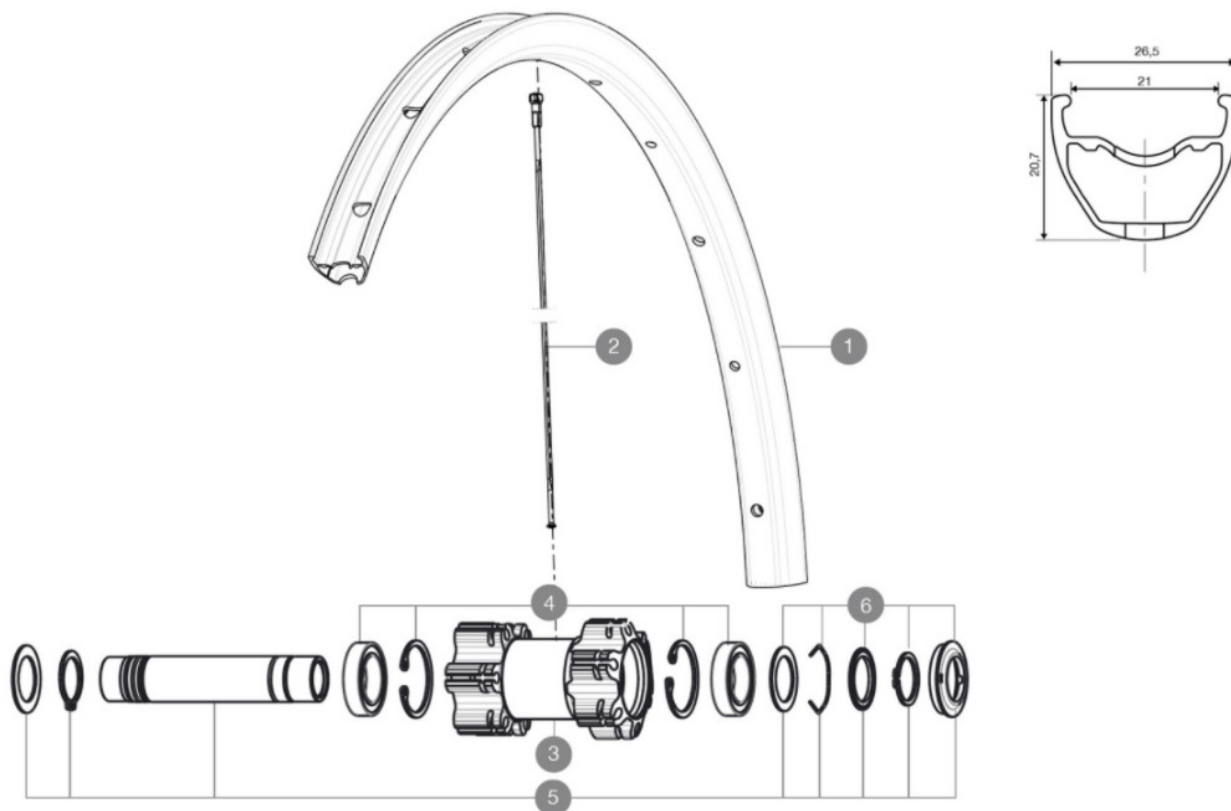

ASTM CATEGORY 3 : offroad with jumps less than 61cm  
 Recommended weight limit : 120kg  
 ETRTO recommended tyre sizes: 35mm to 69mm (1.4" to 2.7")

## REFERENCES WHEELS

|        |              |        |                    |
|--------|--------------|--------|--------------------|
| F28601 | Xride16Ft.29 | F70181 | Xrd 16 29 Ft.Boost |
|--------|--------------|--------|--------------------|

## RIMS

VALVE HOLE (MM): 8,5 WITH POP OFF REDUCER :

|   |          |   |
|---|----------|---|
| 1 | V2314915 | "KIT FRT/RR RIM CROSSRIDE/CROSSRIDE FTSX 29"" |
|---|----------|---|