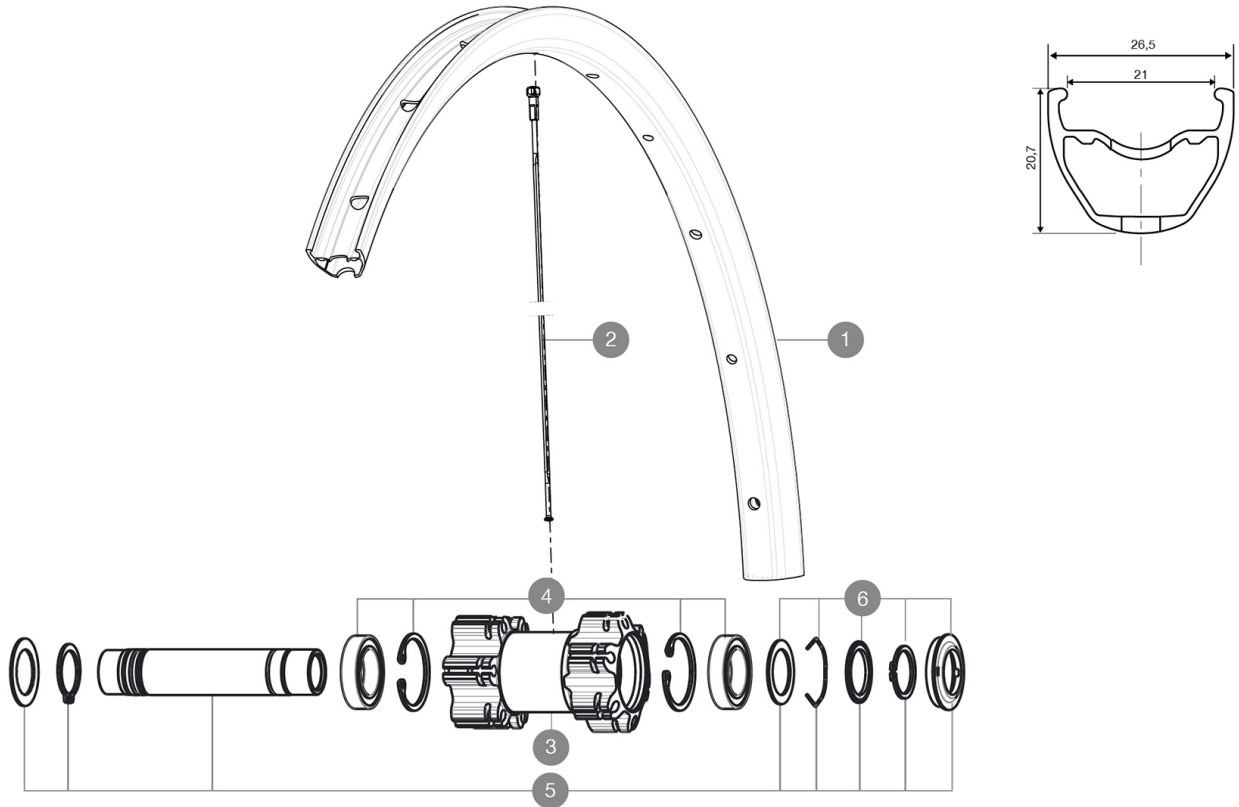

**MAVIC** **CROSSRIDE FTS-X 26**

ASTM CATEGORY 3 : offroad with jumps less than 61cm

ID360 Shimano steel freewheel body (IV3790101)

Maximum tyre pressure: 6.1bar/88PSI with a 25mm tyre - 3.5bar/51PSI with a 64mm tyre

Recommended weight limit : 120kg

For a longer longevity of the wheel, Mavic recommends that the total weight supported by the wheels doesn't exceed 150kg, bike included

Recommended tire sizes: 28 to 64 mm (1.1" to 2.5")

ETRTO recommended tyre sizes: 35mm to 69mm (1.4" to 2.7")

ID360 N3W freewheel body (IV4270101)

**REFERENCES WHEELS**

F50501 XRIDE FTS-X INT 26 QR

**RIMS**

VALVE HOLE (MM): 8,5 WITH POP OFF REDUCER :

1 V2314715 "KIT FRT/RR RIM CROSSRIDE/CROSSRIDE FTSX 26""