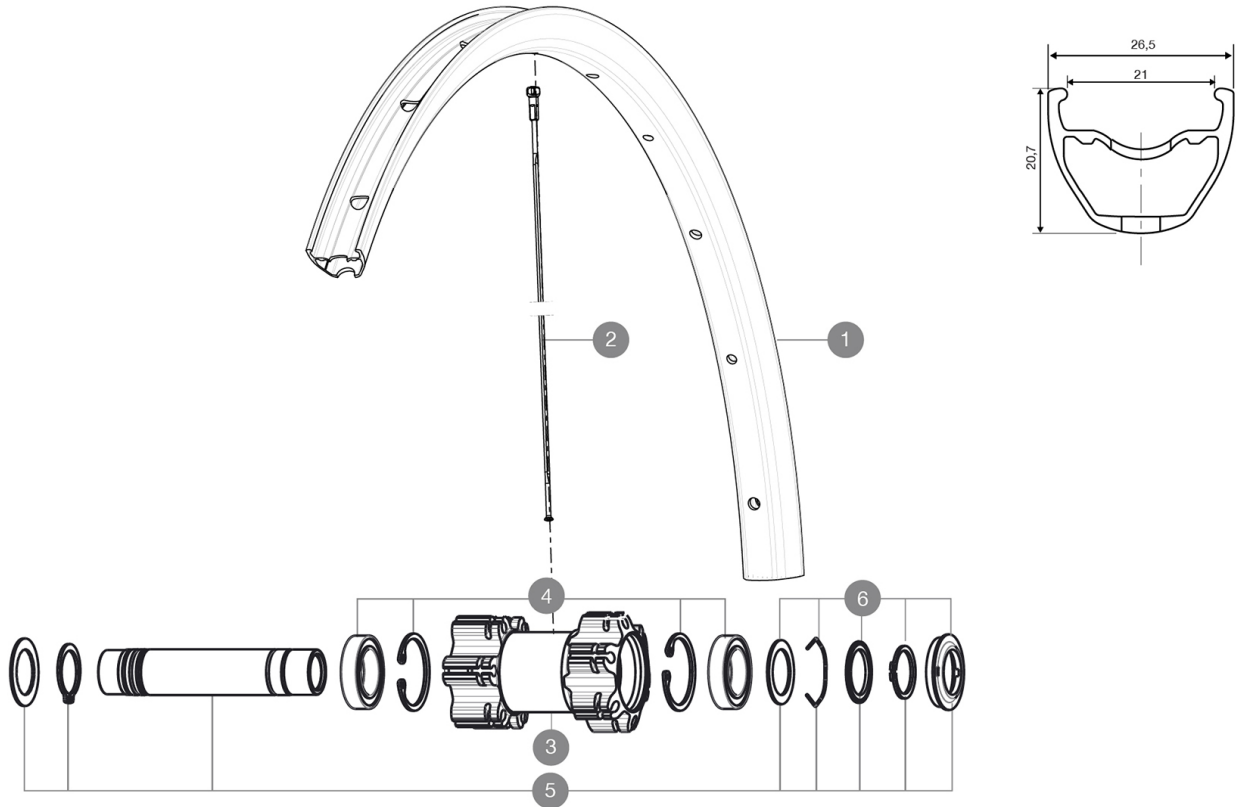

MAVIC **CROSSRIDE FTS-X 29**

ASTM CATEGORY 3 : offroad with jumps less than 61cm
ID360 Shimano steel freewheel body (IV3790101)

For a longer longevity of the wheel, Mavic recommends that the total weight supported by the wheels doesn't exceed 150kg, bike included

Maximum tyre pressure: 6.1bar/88PSI with a 25mm tyre - 3.5bar/51PSI with a 64mm tyre

Recommended weight limit : 120kg

Recommended tire sizes: 28 to 64 mm (1.1" to 2.5")

ETRTO recommended tyre sizes: 35mm to 69mm (1.4" to 2.7")

ID360 N3W freewheel body (IV4270101)

REFERENCES WHEELS

F50701 XRIDE FTS-X INT 29

**RIMS**

VALVE HOLE (MM): 8,5 WITH POP OFF REDUCER :

1 V2314915 "KIT FRT/RR RIM CROSSRIDE/CROSSRIDE FTSX 29""

SPOKES

2 V2383001 KIT 12 FT/NDS CROSSRIDE FTSX 29" SPK 297mm

HUB SHELLS

3	N/A	HUB BODY
4	99688501	BEARING KIT 9/12/15 D6T HUB 20x32x7 6804
5	V2370101	KIT FRONT AXLE 15MM CROSSONE/-RIDE/-ROC - while stock last
5	V2371101	KIT FRONT QRM AXLE 100mm/BOOST 110mm
6	V2370301	KIT FRONT AUTO ADJUSTING PLAY 15mm AXLE