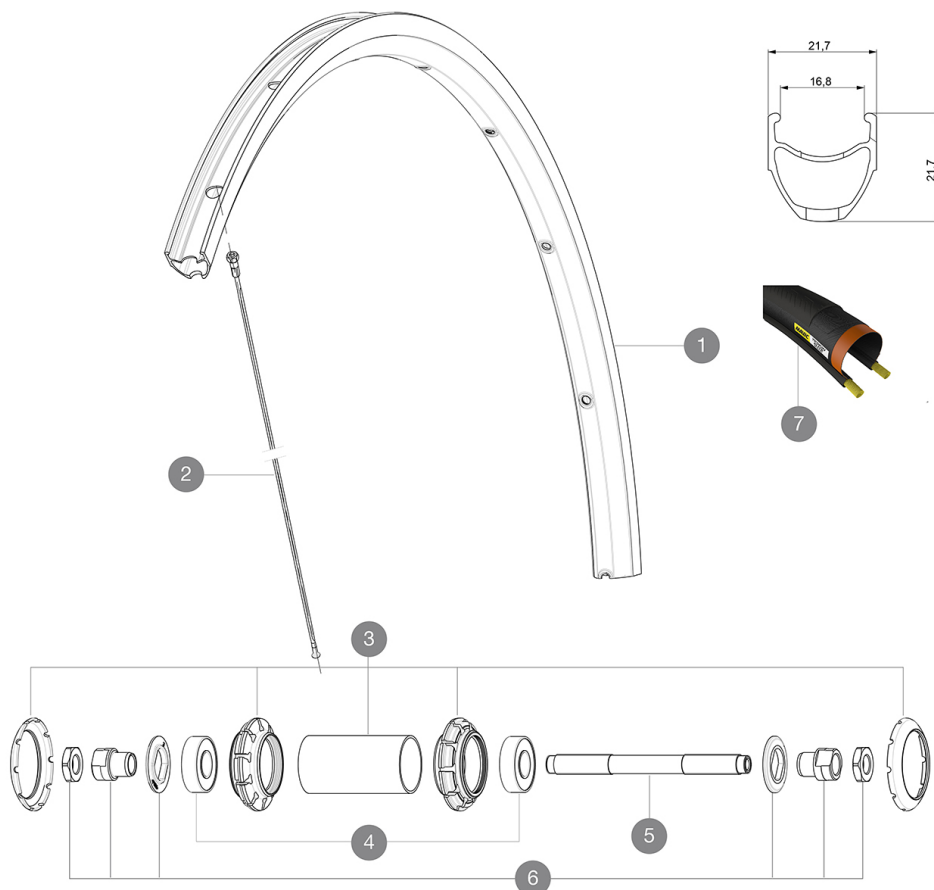

ASTM CATEGORY 2 : road and offroad with jumps less than 15cm
Recommended weight limit : 120kg
Recommended tire sizes: 25 to 32 mm
Max. Pressure: 23mm 8.7 bars - 125 psi, 25/28mm 7.7 bars - 110 psi
Max. Pressure: 25/28mm 7.7 bars - 110 PSI

REFERENCES WHEELS

F54501 Aksium Elite 17 Ft

RIMS

&NBSP;:

1	V2408615	KIT FRONT/REAR RIM AKSIUM ELITE 17C - while stock last
1	V2735015	KIT FRONT/REAR RIM AKSIUM ELITE UST UB SUP

SPOKES

2	V4160101	Kit 10 stainless spokes 285 Ft Ksyrium Equipe S/Ft & NDS Aks
2	10844901	KIT 10 FT KSYRIUM EQ S/FT+NDS AKSIUM SPK 285mm - while stock

HUB SHELLS

3	12034401	KIT 3 HUB CAPS AERO 10 SLOTS BLACK
4	M40318	KIT 2 HUB BEARINGS 6001
5	99603701	FRONT AXLE QRM ROAD 2008
6	99603801	SHORT EXPENSIBLE BEARING SUPPORTS > 2008

TYRES

7	37805628	Yksion EliteGuard White
7	37805625	Yksion EliteGuard White