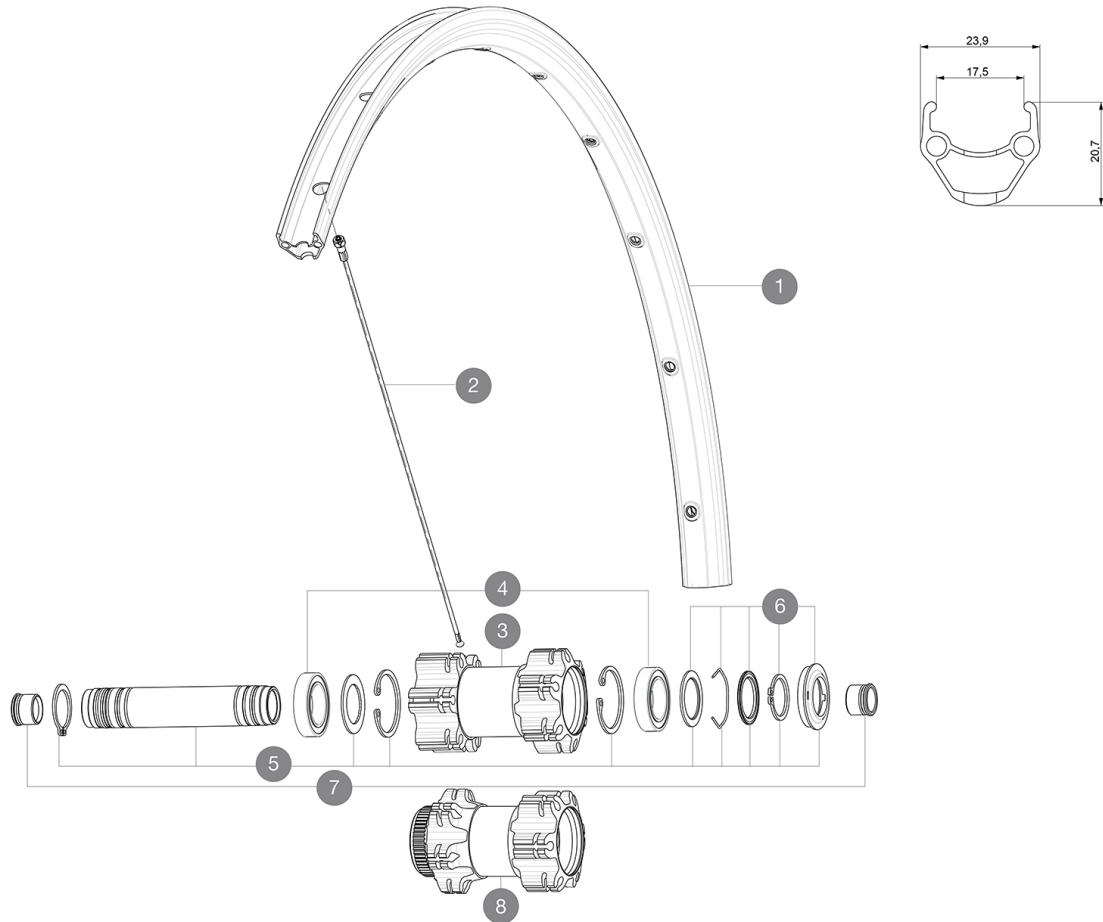

ASTM CATEGORY 2 : road and offroad with jumps less than 15cm
Recommended weight limit : 120kg
Recommended tire sizes: 25 to 32 mm

REFERENCES WHEELS

F68901	Aksium D6B TA Ft 12x100	F71631	AksDCLTA12mmFWTS
F69001	Aksium DCL TA Ft 12x100		

RIMS

&NBSP;:

1	V2290815	KIT FRT/REAR RIM AKSIUM ONE DISC/AKSIUM DISC

SPOKES

2	36690301	"KIT 12 FT/NDS XONE/XMAX - XA 29"/AKSIUM DISC 9 + 12 FT/AKS

HUB SHELLS

3	N/A	HUB BODY
4	99688501	BEARING KIT 9/12/15 D6T HUB 20x32x7 6804
5	V2371101	KIT FRONT QRM AXLE 100mm/BOOST 110mm
6	V2370301	KIT FRONT AUTO ADJUSTING PLAY 15mm AXLE

ADAPTERS

7	V2680201	12mmFtRoadAxleAdaptersQRM