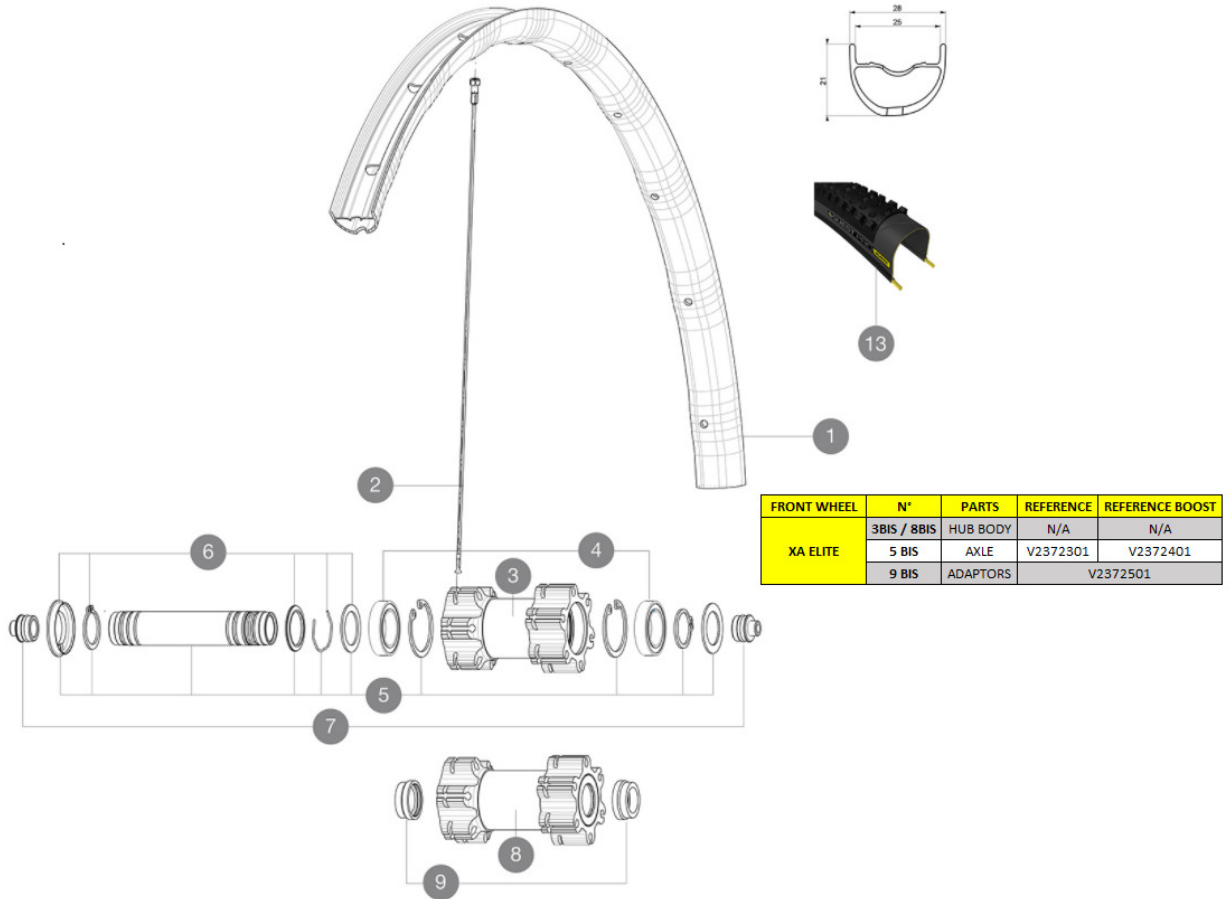

ASTM CATEGORY 3 : offroad with jumps less than 61cm
Recommended weight limit : 120kg
Recommended tire sizes: 35 mm to 69 mm (1.4" to 2.7")
Recommended tyre sizes: 46mm to 64mm (1.8" to 2.5")

REFERENCES WHEELS

F70221	XaEl29FtBlk	F70392	XaEl29FtBstGm
F70222	XaEl29FtGm	F70393	XaEl29FtBstBlu
F70223	XaEl29FtBlu	F70401	XaEl29FtLefty60Blk
F70391	XaEl29FtBstBlk		

RIMS

VALVE HOLE (MM): 6,5

1	V3010115	KIT FT/RR RIM XA ELITE 29" 25mm GREEN TSS
1	V2990115	KIT FT/RR RIM XA ELITE 29" 25mm BLACK TSS
1	V3030115	KIT FT/RR RIM XA ELITE 29" 25mm BLUE TSS
	V2700101	UST Tape 28mm for 25 to 27mm wide rims

SPOKES

2	V2381401	KIT 12 FT/RR BUTTED SPOKES 296mm MTB 29"

HUB SHELLS

3	N/A	HUB BODY
3	N/A	HUB BODY
3	N/A	HUB BODY
	N/A	HUB BODY
4	99688501	BEARING KIT 9/12/15 D6T HUB 20x32x7 6804
5	V2371101	KIT FRONT QRM AXLE 100mm/BOOST 110mm
5	V2370101	KIT FRONT AXLE 15MM CROSSONE/-RIDE/-ROC - while stock last
	V2372301	KIT 100mm AXLE QRM AUTO MTB > 2019
	V2372401	KIT 110mm AXLE QRM AUTO MTB > 2019
6	V2370301	KIT FRONT AUTO ADJUSTING PLAY 15mm AXLE
8	N/A	HUB BODY
8	N/A	HUB BODY
8	N/A	HUB BODY
	N/A	HUB BODY

10	N/A	HUB BODY
11	M40771	BEARING KIT FOR LEFTY 50 & 60 HUB
12	36709301	ASSEMBLY KIT FOR LEFTY SUPERMAX WHEELS

TYRES

13	39243433	Quest Pro 29

ADAPTORS

7	B4104401	ADAPTER Ft 15mm QRM+
9	V2371301	YELL FT AXLE SUPPORT BOOST 110mm SELF ADJUST
	V2372501	15mm MTB Axle Cap QRM Auto From 2019