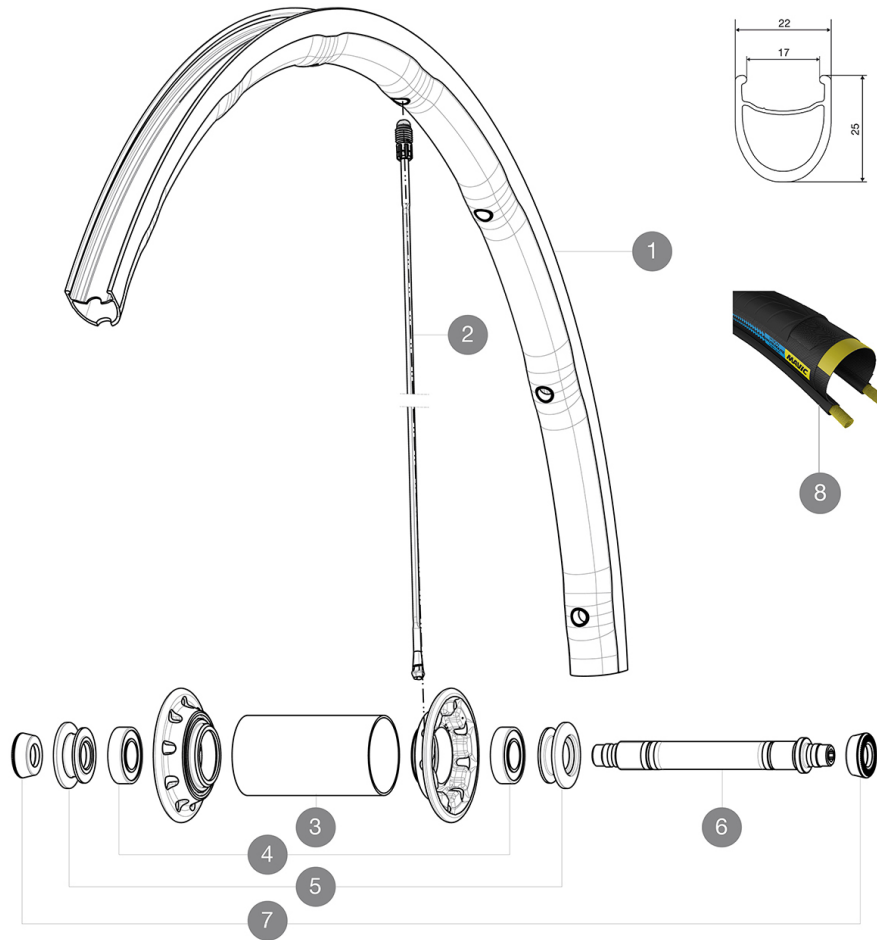

REFERENCES WHEELS

F70871 KsyriumProExalith HR Ft

**RIMS**VALVE HOLE \bar{A} (MM): 6.5 :

1	V2409610	KIT FRONT RIM KSYRIUM PRO EXALITH HAUTE ROUTE
---	----------	---

SPOKES

2	V2270601	KIT 9 FT KSY SLR/K125/PRO EXA SPK 282,5mm
2	V2274801	KIT 1 FT 282.5/1 DS 273.5 SPK KSY PRO EXAL HR - while stock

COMPATIBILITY

Freewheel: Shimano/Sram, convertible to Campagnolo with optional driver body	
Front axle: Quick Release only	
Rear axle: Quick Release only	

Specifications

RIMS

- **Material** : Maxtal
- **Height** : front 24mm, rear 26 asymmetrical
- **Joint** : SUP
- **Drilling** : Fore
- **Brake track** : Exalith 2
- **Weight reduction** : ISM 4D
- **Valve hole diameter** : 6.5 mm
- **Tire** : clincher
- **Internal width** : 17 mm
- **ETRTO size** : 622x17C

SPOKES

- **Material** : Zicral
- **Shape** : straight pull, bladed, front double butted
- **Nipples** : Fore integrated aluminum
- **Count** : front 18, rear 20
- **Lacing** : front radial, rear Isopulse

WHEEL HUB

- **Rear body** : aluminum
 - **Front body** : carbon with aluminum flanges
 - **Axle material** : aluminum
- Adjustable sealed cartridge bearings
- **Freewheel** : FTS-L steel

VERSIONS

- **Color** : Black only