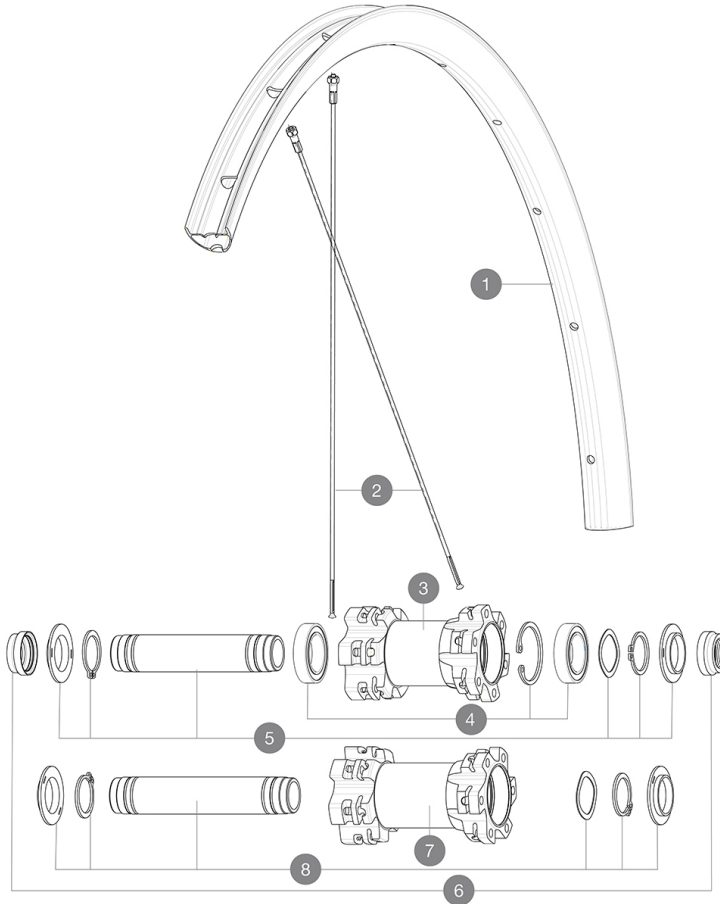

ASTM CATEGORY 3 : CROSS COUNTRY AND TRAIL RIDING

For a longer longevity of the wheel, Mavic recommends that the total weight supported by the wheels don't exceed 120kg, bike included
Recommended tyre sizes: 36 mm to 64 mm (1.4" to 2.5")

REFERENCES WHEELS

F73731 Xmx27,5FtBst

F73271 Xmx27,5Ft

RIMS

&NBSP;:

1	V2317815 V2620101	KIT FRONT/REAR RIM CROSSMAX 27,5" 22TSS UST RIM TAPE 25mm (for 21-24mm wide rim)
---	----------------------	---

SPOKES

Specifications**RIMS**

- **Material** : S6000 Aluminum
- **Joint** : SUP
- **Drilling** : traditional
- **Valve hole diameter** : 6.5 mm
- **Tyre** : UST Tubeless and tubetype
- **Internal width** : 22 mm
- **ETRTO size 27.5"** : 584x22TSS
- **ETRTO size 29"** : 622x22TSS

Hookless profile

Use with Mavic Tubeless Tape

SPOKES

- **Material** : steel
- **Shape** : straight pull, round
- **Count** : 24 front and rear
- **Lacing** : front and rear crossed 2

WHEEL HUB

- **Front and rear bodies** : aluminum
- **Axle material** : aluminum
- **Front bearings** : auto adjust sealed cartridge bearings (QRM Auto), Rear bearings sealed cartridge bearings (QRM)
- **Freewheel** : TS-2 alloy