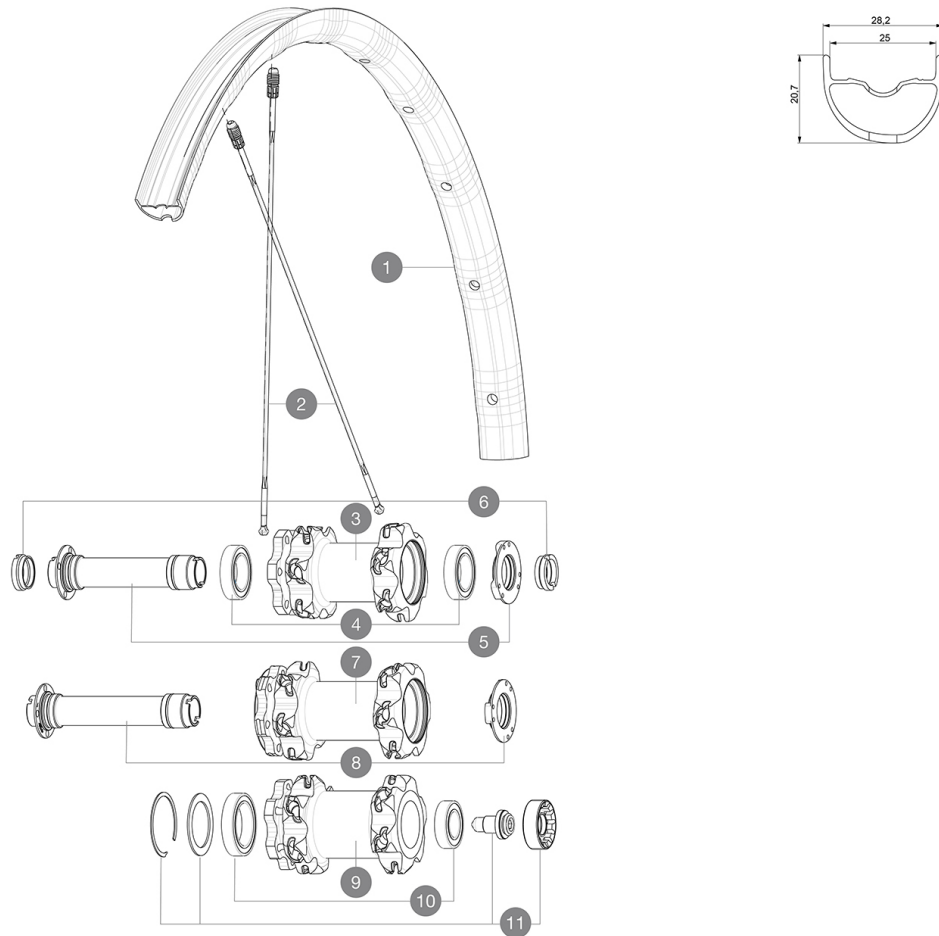

# MAVIC XA Pro 29

ASTM CATEGORY 3 : CROSS COUNTRY AND TRAIL RIDING

For a longer longevity of the wheel, Mavic recommends that the total weight supported by the wheels don't exceed 120kg, bike included

Recommended tyre sizes: 46mm to 64mm (1.8" to 2.5")

## REFERENCES WHEELS

F80321	Xa Pro 29 Ft	F80521	Xa Pro 29 Ft Lefty 60
F80331	Xa Pro 29 Ft Bst		

### VERSIONS

- **Color** : Black only
- **Disc standard** : 6 Bolts only
- **Hub width** : Boost (front 110, rear 148) or Non-Boost (front 100, rear 135/142)

### WHEEL WEIGHTS