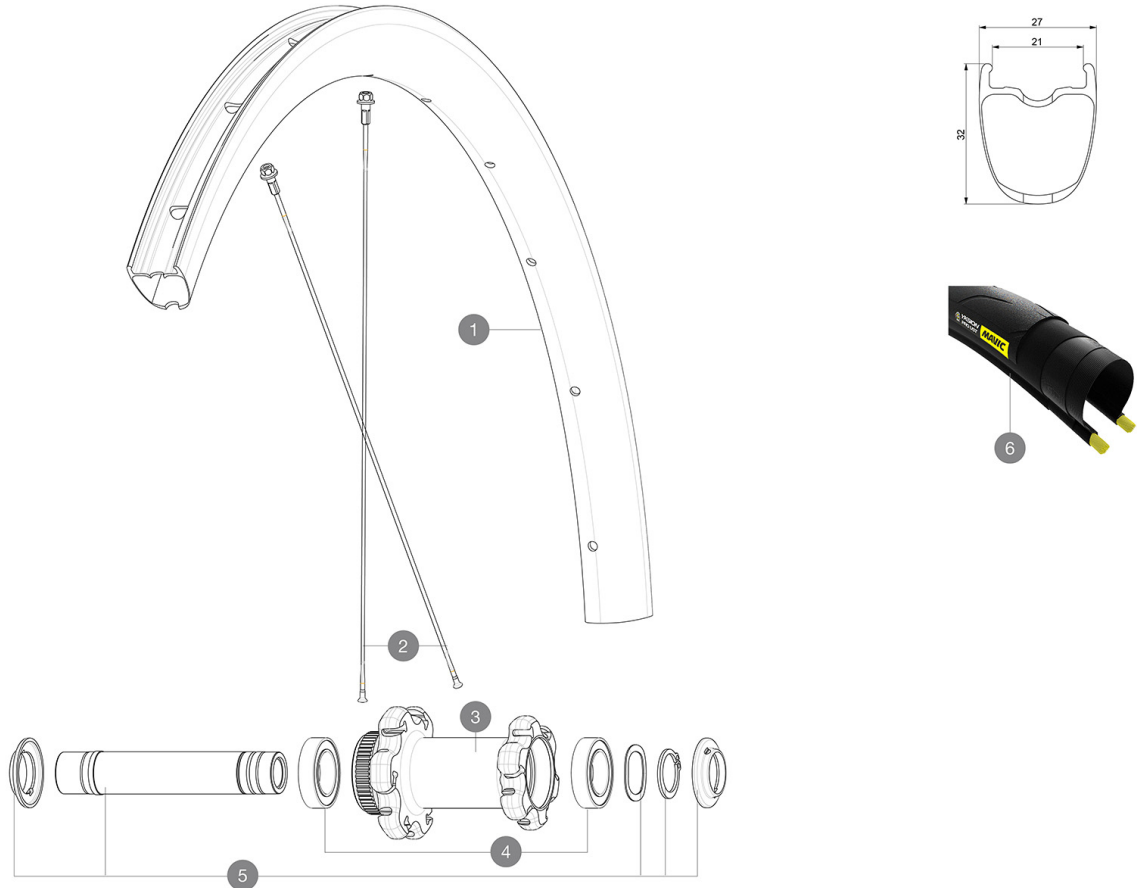

MAVIC Ksyrium Pro Carbon SL UST Disc

ASTM CATEGORY 1 : road only

For a longer longevity of the wheel, Mavic recommends that the total weight supported by the wheels don't exceed 120kg, bike included

Recommended tyre sizes: 25 to 32 mm

Max. Pressure: see indication on wheel and tyre. If they differ, use the lower of the 2

Max. Pressure tubeless: 25mm 6 bars - 87 PSI, 28mm 5 bars - 70 PSI. Max pressure tubetype: 25mm 7 bars - 102 PSI, 28mm 6 bars - 87 PSI

REFERENCES WHEELS

F80671 KsyProCarbSLUST DCL 19 Ft

RIMS

&NBSP::

1	V4093215	Kit Front/Rear rim Cosmic SL 32 Disc while stock lasts
1	V2736610	KIT FRONT RIM KSYRIUM PRO CARBON UST Disc 19/KSYRIUM PRO CAR
	V2620101	UST RIM TAPE 25mm (for 21-24mm wide rim)

SPOKES

2	V3666301	KIT 12 FRT/NDS BUTTED AERO STAINLESS SPOKE 283 KSYRIUM PRO C
2	V3666201	KIT 2 FRT/NDS STAMPED STAINLESS SPOKE 283 KSYRIUM PRO CARBON

HUB SHELLS

3	N/A	HUB BODY
4	V2500901	KIT BEARINGS 18x30x7 + WAVED WASHER + CLIP
5	V2374001	KIT 12x100mm FRONT AXLE DCL QRM AUTO ALLROAD > 2019
5	V2374101	KIT QRM AUTO FRONT L3 AXLE 100x12mm DCL - while stock last

OPTIONS

V2373501 QRM Auto front axle 15mm for DCL Allroad wheels > 2019

TYRES

6 39938825 Yksion Pro UST 700x25

ADAPTERS

V2680301 "Kit Ft Road Adapter 12 >> 9mm"