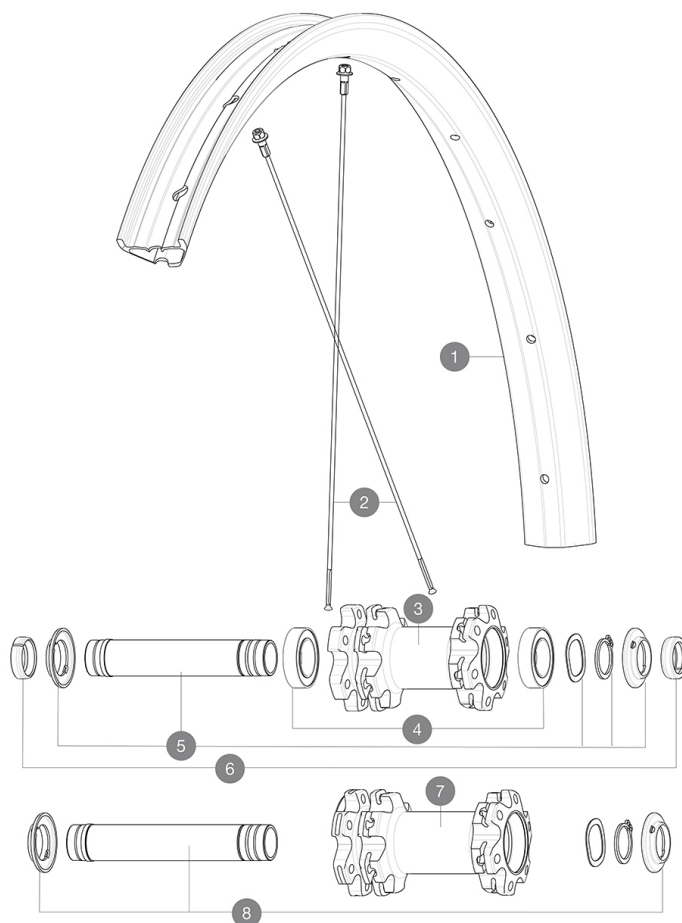

ASTM CATEGORY 3 : CROSS COUNTRY AND TRAIL RIDING

For a longer longevity of the wheel, Mavic recommends that the total weight supported by the wheels don't exceed 120kg, bike included

Recommended tyre sizes: 60mm to 76mm (2.35" to 3.0")

REFERENCES WHEELS

F81681 XA Elite Carbon 27,5 Ft Boost

F81651 XA Elite Carbon 27,5 Ft

RIMS

&NBSP;:

1	V3760915	KIT FRT/REAR RIM XA ELITE Carbon 27,5"
	V3750101	35mm UST Green Tape for 30mm wide rims

SPOKES

2	36690201	"KIT 12 DS XONE/CROSSRIDE FTSX/CROSSMAX/XA 27,5"" SPK 276mm"

HUB SHELLS

3	N/A	HUB BODY
4	V2500901	KIT BEARINGS 18x30x7 + WAVED WASHER + CLIP
5	V2372301	KIT 100mm AXLE QRM AUTO MTB > 2019
7	N/A	HUB BODY
8	V2372401	KIT 110mm AXLE QRM AUTO MTB > 2019

OPTIONS

V2374401	TORQUE CAPS 15*31 Adapter MTB QRM Auto > 2019 Frt HUB

ADAPTERS

6	V2372501	15mm MTB Axle Cap QRM Auto From 2019
	99694101	ADAPTER Ft 15 to 9mm QR