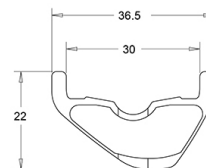

ASTM CATEGORY 3 : CROSS COUNTRY AND TRAIL RIDING

For a longer longevity of the wheel, Mavic recommends that the total weight supported by the wheels don't exceed 120kg, bike included

Recommended tyre sizes: 60mm to 76mm (2.35" to 3.0")

REFERENCES WHEELS

F81681 XA Elite Carbon 27,5 Ft Boost

F81651 XA Elite Carbon 27,5 Ft

RIMS

&NBSP;:

1	V3760915	KIT FRT/REAR RIM XA ELITE Carbon 27,5"
	V3750101	35mm UST Green Tape for 30mm wide rims

SPOKES

2	36690201	"KIT 12 DS XONE/CROSSRIDE FTSX/CROSSMAX/XA 27,5"" SPK 276mm"

HUB SHELLS

3	N/A	HUB BODY
4	V2500901	KIT BEARINGS 18x30x7 + WAVED WASHER + CLIP
5	V2372301	KIT 100mm AXLE QRM AUTO MTB > 2019
7	N/A	HUB BODY
8	V2372401	KIT 110mm AXLE QRM AUTO MTB > 2019

OPTIONS

V2374401	TORQUE CAPS 15*31 Adapter MTB QRM Auto > 2019 Frt HUB

ADAPTERS

6	V2372501	15mm MTB Axle Cap QRM Auto From 2019
	99694101	ADAPTER Ft 15 to 9mm QR