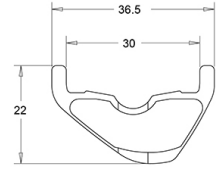

Recommended tyre sizes: 60mm to 76mm (2.35" to 3.0")

REFERENCES WHEELS

F81591 XA Elite Carbon 29 Ft

F81601 XA Elite Carbon 29 Ft Boost

RIMS

&NBSP;:

1	V3761015	KIT FRT/REAR RIM XA ELITE Carbon 29"
	V3750101	35mm UST Green Tape for 30mm wide rims

Specifications

RIMS

- **Material** : 100% Unidirectional carbon fiber
- **Material** : 100% carbon fiber
- **Drilling** : traditional
- **Drilling** : traditional
- **Valve hole diameter** : 6.5 mm
- **Valve hole diameter** : 6.5 mm
- **Tyre** : UST Tubeless and tubetype
- **Tyre** : UST Tubeless and tubetype
- **Internal width** : 30 mm
- **Internal width** : 30 mm

VERSIONS

- **Color** : Black only
- **Disc standard** : 6 Bolts only
- **Disc standard** : 6 Bolts only
- **Hub width** : Boost (front 110, rear 148) or Non-Boost (front 100, rear 135/142)
- **Hub width** : Boost (front 110, rear 148) or Non-Boost (front 100, rear 135/142)
- **Freewheel** : Shimano/Sram or XD
- **Freewheel** : Shimano/Sram or XD

WHEEL WEIGHTS