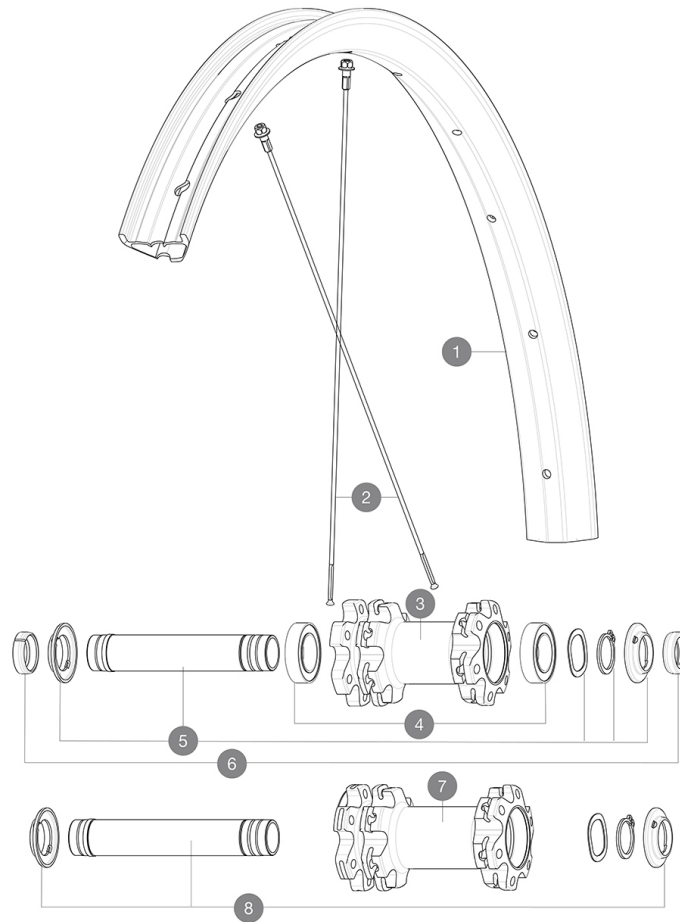

MAVIC XA Elite Carb 29

1
2019
FRONT

ASTM CATEGORY 3 : CROSS COUNTRY AND TRAIL RIDING

For a longer longevity of the wheel, Mavic recommends that the total weight supported by the wheels don't exceed 120kg, bike included

Recommended tyre sizes: 60mm to 76mm (2.35" to 3.0")

REFERENCES WHEELS

F81591 XA Elite Carbon 29 Ft

F81601 XA Elite Carbon 29 Ft Boost

RIMS

&NBSP;:

1	V3761015	KIT FRT/REAR RIM XA ELITE Carbon 29"
	V3750101	35mm UST Green Tape for 30mm wide rims

OPTIONS

V2374401	TORQUE CAPS 15*31 Adapter MTB QRM Auto > 2019 Frt HUB
----------	---

ADAPTERS

6	V2372501	15mm MTB Axle Cap QRM Auto From 2019
	99694101	ADAPTER Ft 15 to 9mm QR

MAVIC XA Elite Carb 29

DELIVERED WITH

SPOKES

- **Material** : steel
- **Material** : steel
- **Shape** : straight pull, round
- **Shape** : straight pull, round
- **Count** : 24 front and rear
- **Count** : 24 front and rear
- **Lacing** : front and rear crossed 2
- **Lacing** : front and rear crossed 2