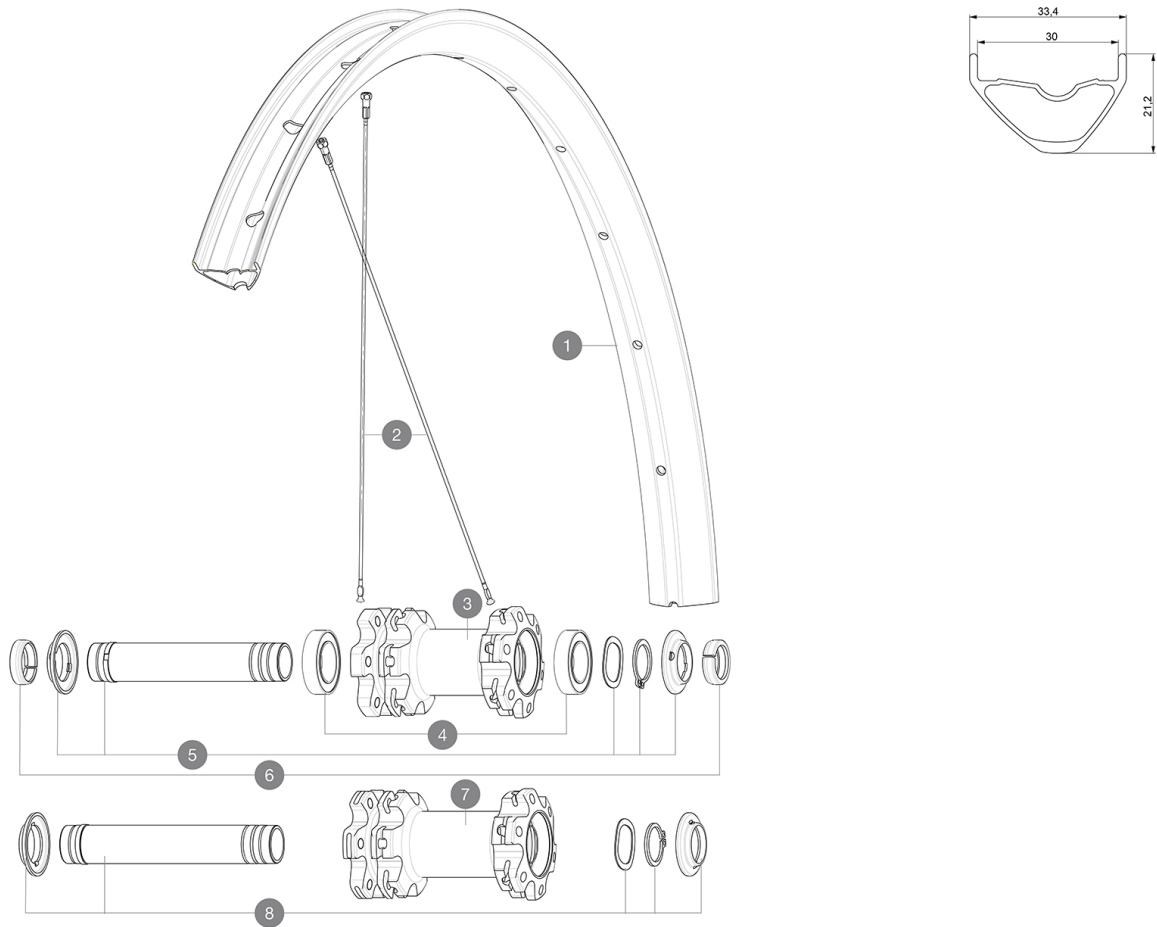

ASTM CATEGORY 3 : CROSS COUNTRY AND TRAIL RIDING

For a longer longevity of the wheel, Mavic recommends that the total weight supported by the wheels don't exceed 120kg, bike included
Recommended tyre sizes: 60mm to 76mm (2.35" to 3.0")

REFERENCES WHEELS

F82151	XA 27,5 Ft Boost	F82141	XA 27,5 Ft

RIMS

&NBSP;:

1	V3762015	KIT FRT/REAR RIM XA 19 27,5"
	V3750101	35mm UST Green Tape for 30mm wide rims

SPOKES

2	36690101	"KIT 12 FT/NDS CROSSONE/CROSSMAX/XA 27,5"" SPK 278mm"

HUB SHELLS

3	N/A	HUB BODY
4	V2500901	KIT BEARINGS 18x30x7 + WAVED WASHER + CLIP
5	V2372301	KIT 100mm AXLE QRM AUTO MTB > 2019
7	N/A	HUB BODY
8	V2372401	KIT 110mm AXLE QRM AUTO MTB > 2019

OPTIONS

V2374401	TORQUE CAPS 15*31 Adapter MTB QRM Auto > 2019 Frt HUB

ADAPTERS

6	V2372501	15mm MTB Axle Cap QRM Auto From 2019
	99694101	ADAPTER Ft 15 to 9mm QR