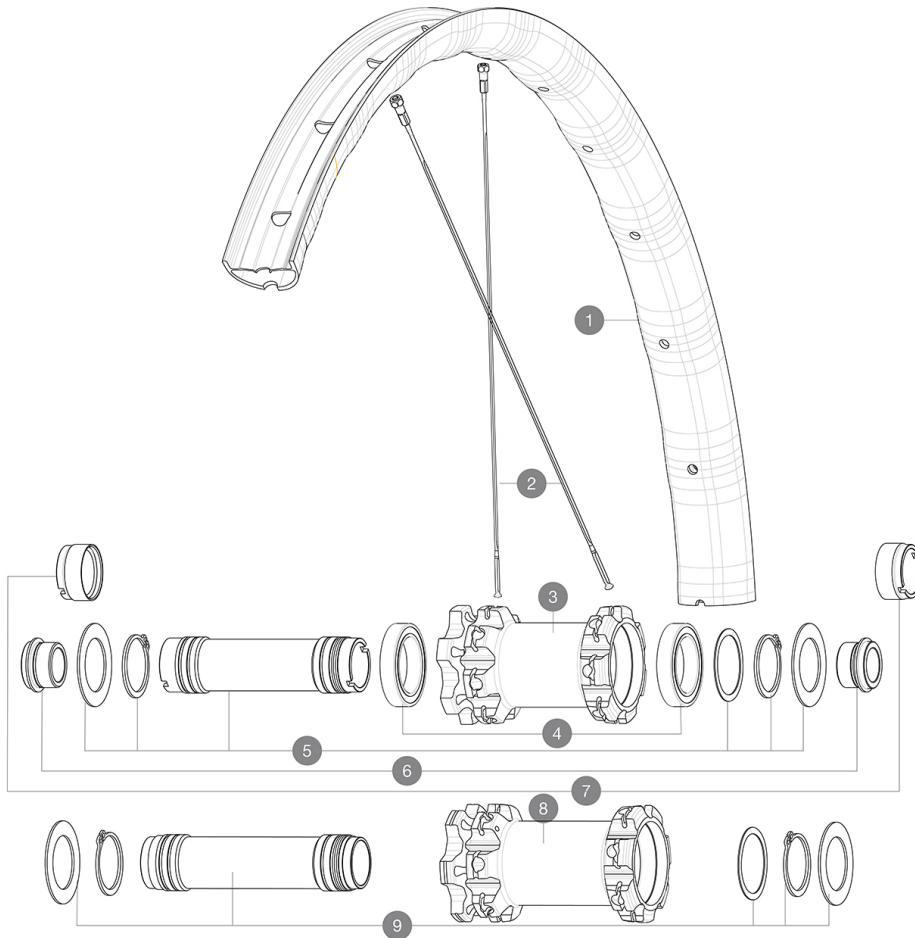

MAVIC Deemax Elite 29

1
2019
FRONT

ASTM CATEGORY 4 : ENDURO AND TRAIL RIDING

For a longer longevity of the wheel, Mavic recommends that the total weight supported by the wheels don't exceed 120kg, bike included

Recommended tyre sizes: 60mm to 76mm (2.35" to 3.0")

REFERENCES WHEELS

F82401	Deemax Elite 29 Ft	F82411	Deemax Elite 29 Ft Boost
--------	--------------------	--------	--------------------------

RIMS

&NBSP;:

1	V3763310	KIT FRONT RIM DEEMAX ELITE 29"
	V3750101	35mm UST Green Tape for 30mm wide rims

SPOKES

2	V3821201	KIT 14 FRONT DEEMAX ELITE/E-XA ELITE 19 29" FLAT BUTTED SPO
---	----------	---

HUB SHELLS

3	N/A	HUB BODY
4	M40179	FRONT BEARING 25x37x7 20mm AXLE
5	V2373801	KIT 20x110mm AXLE QRM AUTO MTB > 2019
8	N/A	HUB BODY
9	V2373701	KIT 20x110mm BOOST AXLE QRM AUTO MTB > 2019

WHEEL HUB

- **Front and rear bodies** : aluminum
 - **Front and rear bodies** : aluminum
 - **Axle material** : aluminum
 - **Axle material** : aluminum
- Auto adjust sealed cartridge bearings (QRM Auto), front and rear
- Auto adjust sealed cartridge bearings (QRM Auto), front and rear
- **Freewheel** : Instant Drive 360
 - **Freewheel** : Instant Drive 360