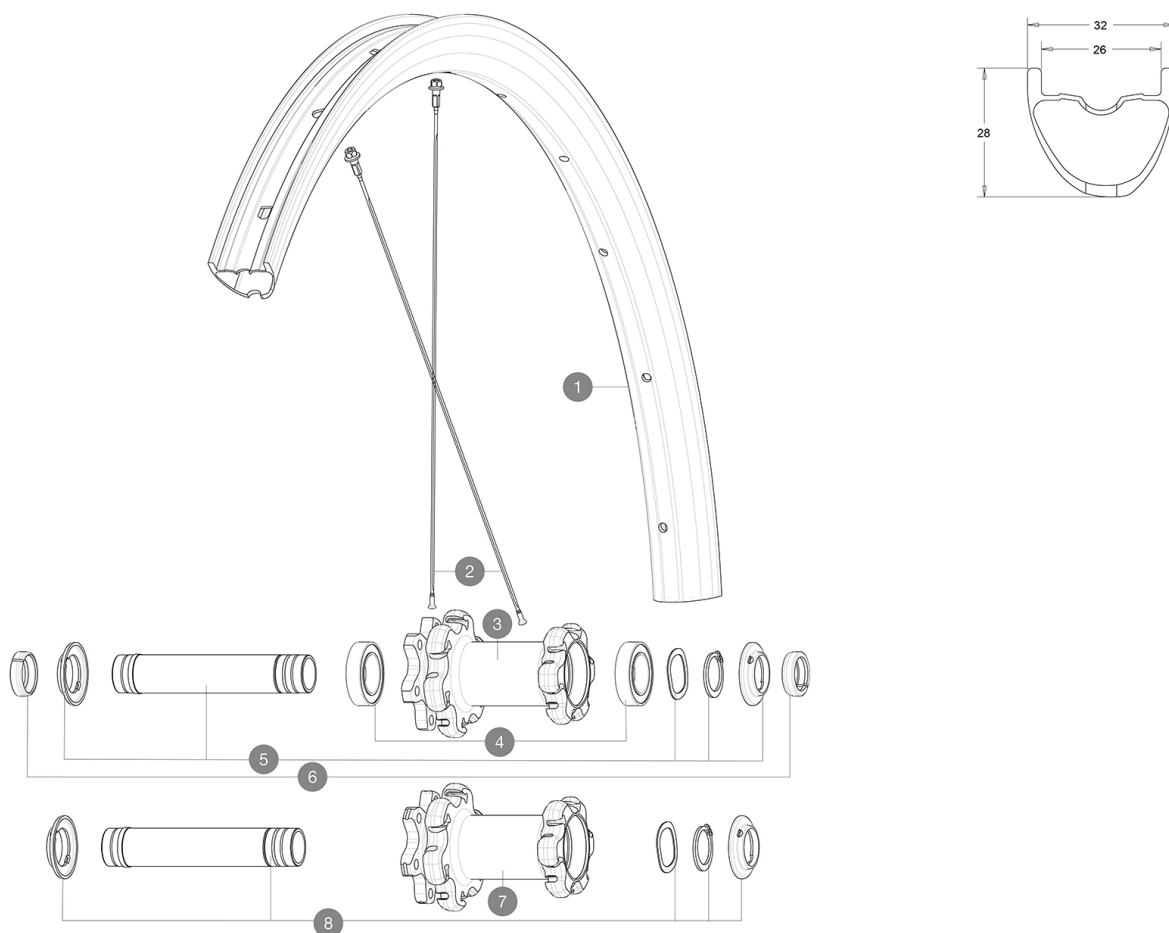

REFERENCES WHEELS

RIMS

&NBSP;:

1	V3060110	KIT FRONT RIM XA PRO CARBON 29"
	V3750101	35mm UST Green Tape for 30mm wide rims

SPOKES

2	V2387801	KIT 12 FRIT/REAR XA PRO CARBON 29" EXTRA FLAT SPOKE 288mm +
---	----------	---

HUB SHELLS

3	N/A	HUB BODY
4	V2500901	KIT BEARINGS 18x30x7 + WAVED WASHER + CLIP
5	V2372301	KIT 100mm AXLE QRM AUTO MTB > 2019
7	N/A	HUB BODY
8	V2372401	KIT 110mm AXLE QRM AUTO MTB > 2019

OPTIONS

V2374401	TORQUE CAPS 15*31 Adapter MTB QRM Auto > 2019 Frt HUB
----------	---

ADAPTERS

6	V2372501	15mm MTB Axle Cap QRM Auto From 2019
	99694101	ADAPTER Ft 15 to 9mm QR

MAVIC XA Pro Carbon 29 19

COMPATIBILITY

Freewheel: Shimano Micro Spline	
---------------------------------	--

Specifications

WHEEL WEIGHTS