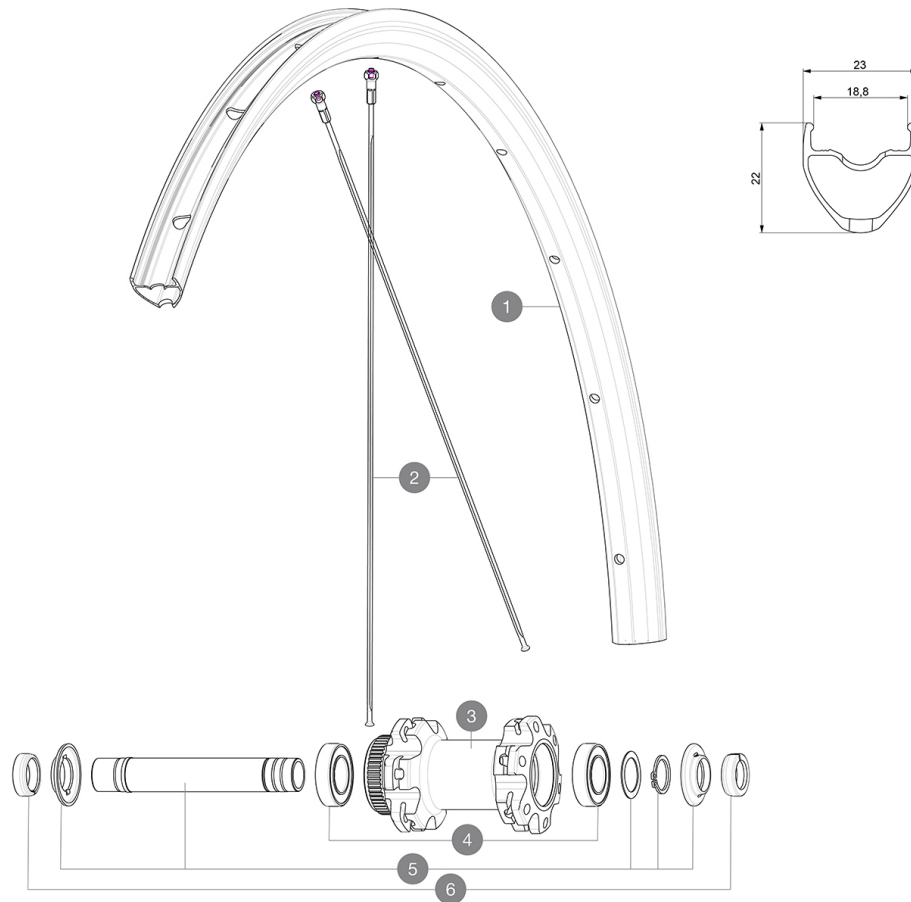

REFERENCES WHEELS

RIMS

&NBSP;:

1	janteavroutedis	FRONT ROAD DISC RIM
	V2620101	UST RIM TAPE 25mm (for 21-24mm wide rim)

SPOKES

2	V3666501	KIT 12 FR7/NDS AKSIUM ELITE UST Disc 650B FLAT SPOKE 277mm +
---	----------	--

HUB SHELLS

3	N/A	HUB BODY
4	M40129	KIT 2 BEARINGS 6902 15x28x7
5	V2373301	KIT QRM AUTO FRONT AXLE 12mm > 2019

ADAPTERS

6	V2680501	12mm Road Axle Cap QRM Auto
	V2680301	"Kit Ft Road Adapter 12 >> 9mm"

MAVIC **Aksium Elite UST Disc 650B****DELIVERED WITH**

COMPATIBILITY

Rear axle: 12mm thru axle, convertible to Quick Release with included adapters	
Rear axle: 12mm thru axle, convertible to Quick Release with included adapters	

Specifications**RIMS**

Use with Mavic Tubeless Tape
Use with Mavic Tubeless Tape

WHEEL HUB

- **Rear** : Quick Release, 12x142 and 12x135 compatible
- **Rear** : Quick Release, 12x142 and 12x135 compatible

VERSIONS

- **Disc standard** : Center Lock(R) only
- **Disc standard** : Center Lock(R) only