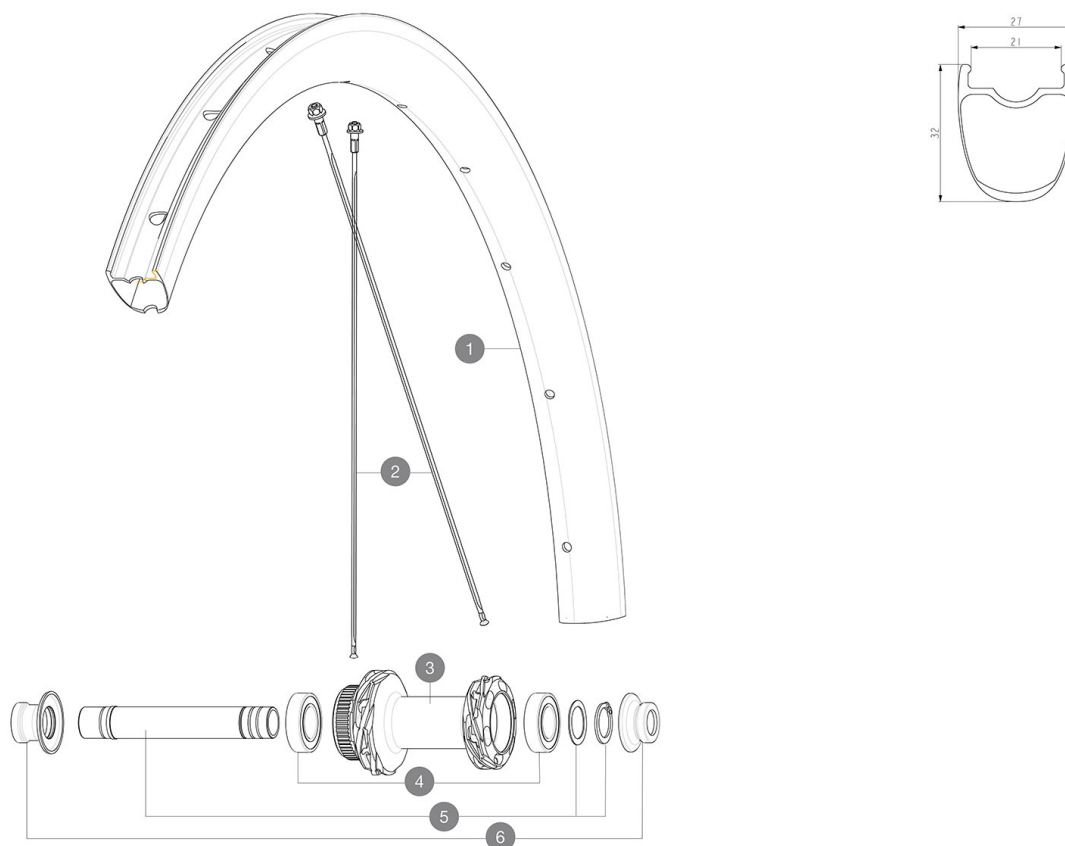

MAVIC Cosmic SLS 32 Disc

1
2021
FRONT

REFERENCES WHEELS

F90241 Cosmic SLS 32 DCL Ft

RIMS

&NBSP;:

1	V4093215	Kit Front/Rear rim Cosmic SL 32 Disc while stock lasts
	V2620101	UST RIM TAPE 25mm (for 21-24mm wide rim)

SPOKES

2	V4163101	Kit 12 Front/Rear Cosmic SLS 32 Disc aero stainless spoke 28
---	----------	--------------------------------------------------------------

HUB SHELLS

3	N/A	HUB BODY
3	N/A	HUB BODY
4	M40129	KIT 2 BEARINGS 6902 15x28x7
5	V2373301	KIT QRM AUTO FRONT AXLE 12mm > 2019

ADAPTERS

6	V2374701	KIT FRONT ROAD FORK REST 12mm FOR J BENT DISC HUB
---	----------	---------------------------------------------------

MAVIC *Cosmic SLS 32 Disc*

Specifications

WHEEL WEIGHTS