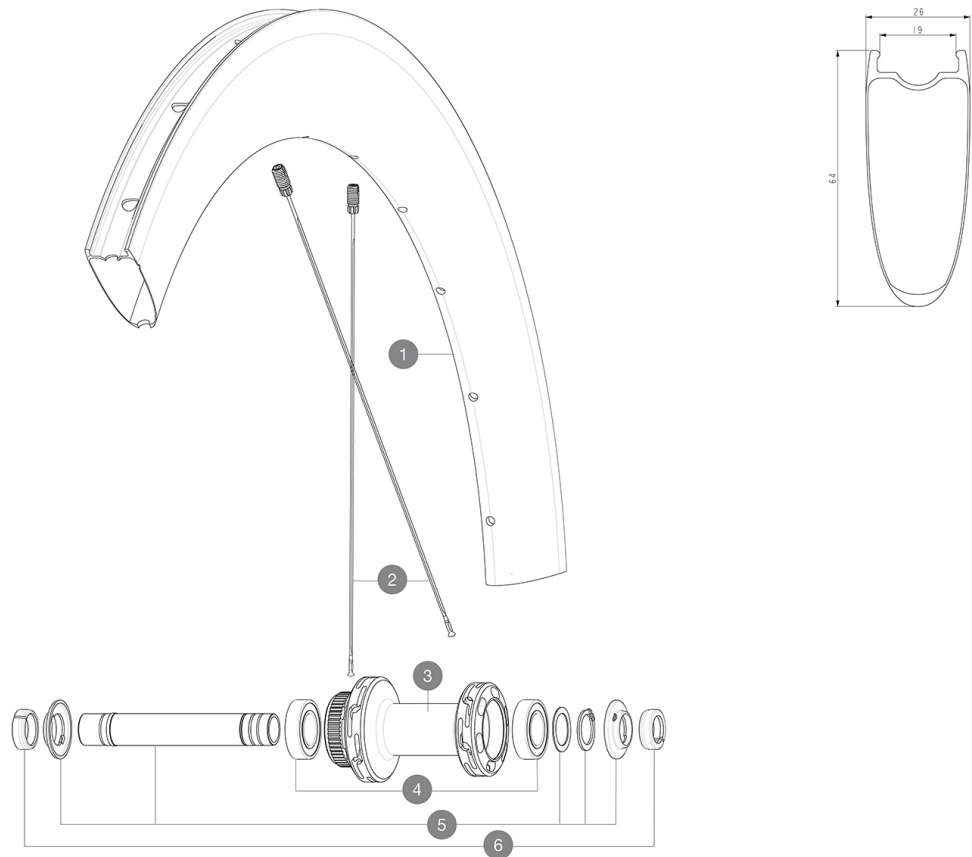

MAVIC **COSMIC SL 65 DISC****REFERENCES WHEELS**

F90311 COS SL 65 CL 700 12X100

ASTM CATEGORY 2 : road and offroad with jumps less than 15cm

Maximum tyre pressure: 4.4bar/64PSI with a 28mm tyre - 2.6bar/38PSI with a 64mm tyre

For a longer longevity of the wheel, Mavic recommends that the total weight supported by the wheels doesn't exceed 120kg, bike included

Maximum tyre pressure: 6.75bar/97PSI with a 23mm tyre - 3.8bar/55PSI with a 62mm tyre

Recommended tyre sizes: 25 to 32 mm

Max. Pressure: see indication on wheel and tyre. If they differ, use the lowest of the 2

Maximum tyre size: width 62mm - pressure max. 3.8Bar/55PSI

**RIMS**

&NBSP;:

1	V4093115	Kit Front/Rear rim Cosmic SL 65 Disc while stock lasts
	V2620101	UST RIM TAPE 25mm (for 21-24mm wide rim)

WHEEL WEIGHTS

820