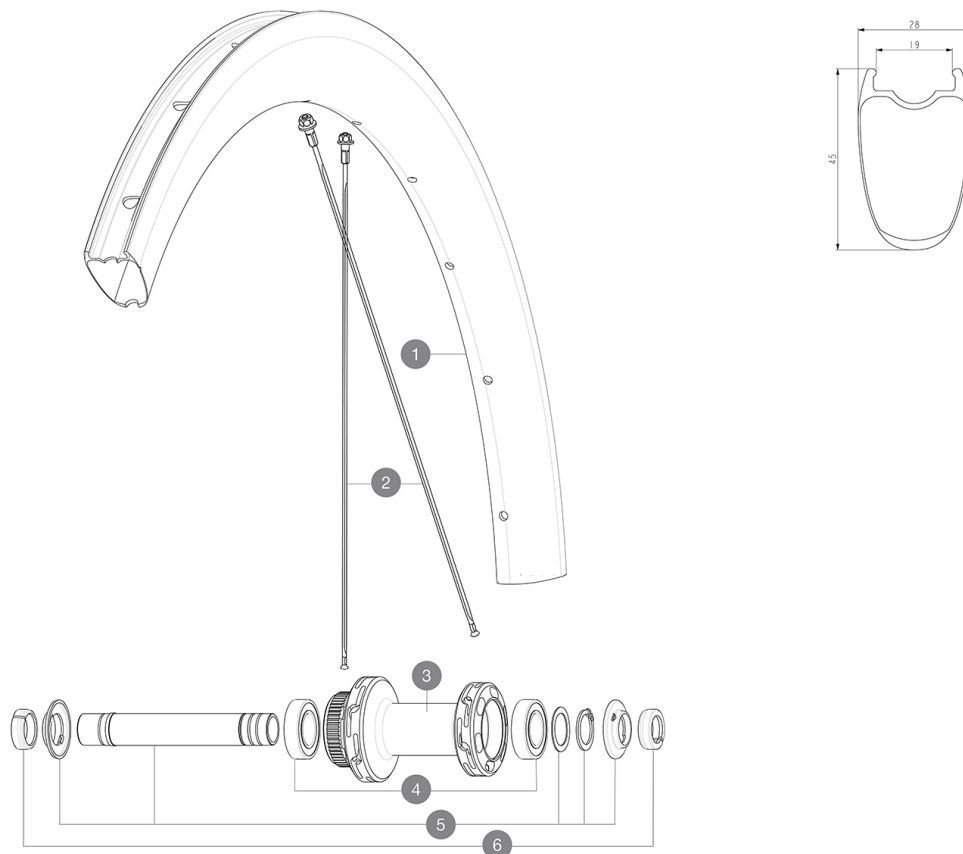

MAVIC COSMIC SL 45 DISC

1
2021
FRONT

ASTM CATEGORY 2 : road and offroad with jumps less than 15cm
Maximum tyre pressure: 4.4bar/64PSI with a 28mm tyre - 2.6bar/38PSI with a 64mm tyre
Maximum tyre pressure: 6.75bar/97PSI with a 23mm tyre - 3.8bar/55PSI with a 62mm tyre
For a longer longevity of the wheel, Mavic recommends that the total weight supported by the wheels doesn't exceed 120kg, bike included
Recommended tyre sizes: 25 to 32 mm
Max. Pressure: see indication on wheel and tyre. If they differ, use the lowest of the 2
Maximum tyre size: width 62mm - pressure max. 3.8Bar/55PSI

REFERENCES WHEELS

F90291 COS SL 45 CL 700 12X100

RIMS

&NBSP::

1	V4092815	Kit Front/Rear rim Cosmic SL 45 Disc
	V3720101	25mm UST Tape for 19 to 22mm Road Rims

SPOKES

2	V4162901	Kit 12 Front/Rear Cosmic SL 45 Disc butted stainless spoke 2
---	----------	--

HUB SHELLS

3	N/A	HUB BODY
4	M40129	KIT 2 BEARINGS 6902 15x28x7
5	V2373301	KIT QRM AUTO FRONT AXLE 12mm > 2019

ADAPTERS

6	V2680501	12mm Road Axle Cap QRM Auto
	V2680301	"Kit Ft Road Adapter 12 >> 9mm"

MAVIC COSMIC SL 45 DISC