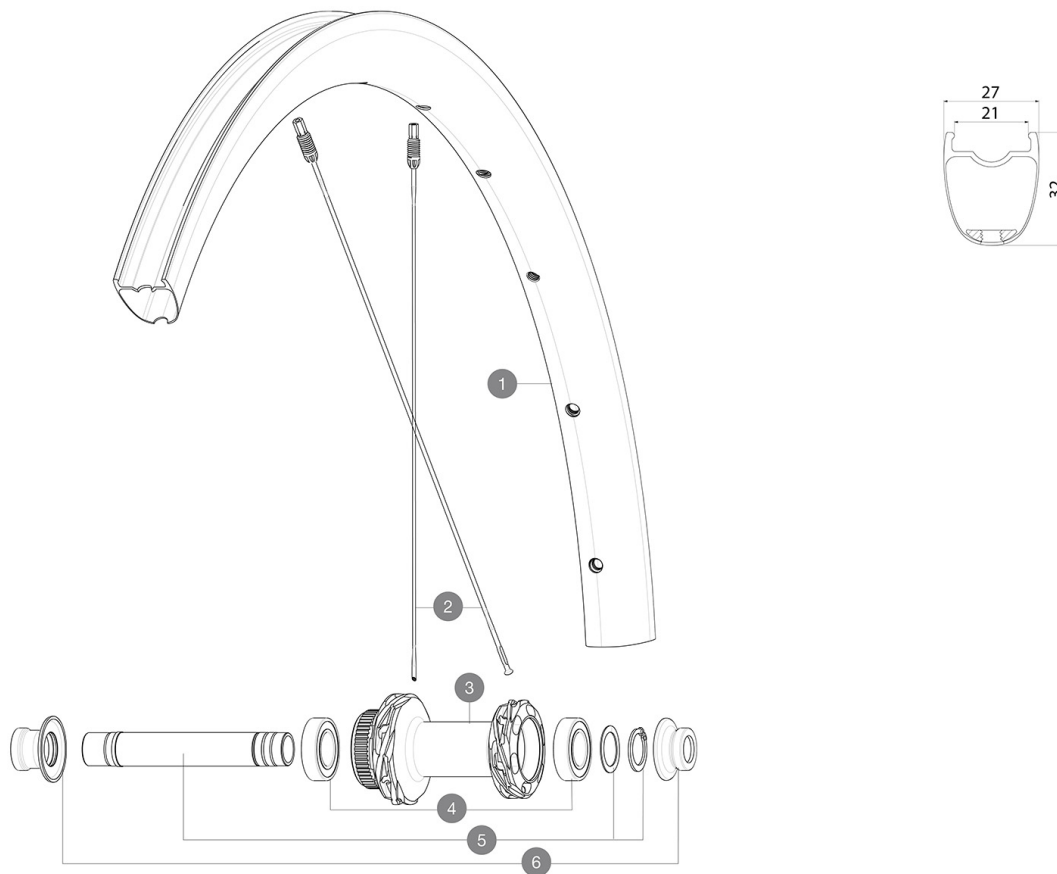

# MAVIC COSMIC SLR 32 DISC

1  
2021  
FRONT

ASTM CATEGORY 2 : road and offroad with jumps less than 15cm  
ID360 Shimano steel freewheel body (V3790101)  
For a longer longevity of the wheel, Mavic recommends that the total weight supported by the wheels doesn't exceed 120kg, bike included  
Maximum tyre pressure: 6.1bar/88PSI with a 25mm tyre - 3.5bar/51PSI with a 64mm tyre  
Recommended tyre sizes: 25 to 32 mm  
Max. Pressure: see indication on wheel and tyre. If they differ, use the lowest of the 2  
ID360 N3W freewheel body (V4270101)

## REFERENCES WHEELS

F92261 COS SLR32 CL 700 12X100

## RIMS

&NBSP;:

1	V4094615	Kit Front/Rear rim Cosmic SLR 32 Disc
---	----------	---------------------------------------